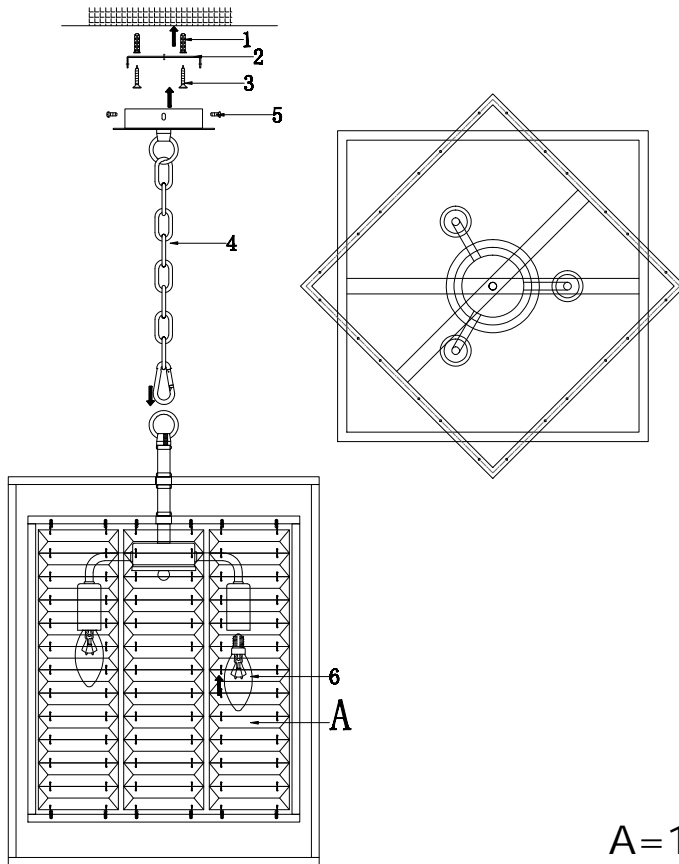

Instruction

MOD060PL-04G

A=12

4 x E14 (60W)

Model: MOD060PL-04G
Collection: Neoclassic

Pendant Lamps