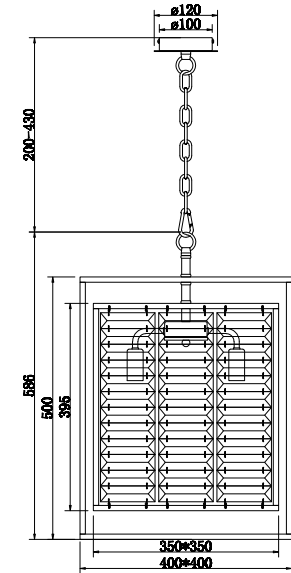

Instruction

MOD060PL-04G

A=12

4 x E14 (60W)

Model: MOD060PL-04G
Collection: Neoclassic

Pendant Lamps