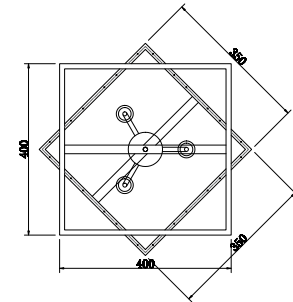

Instruction

MOD060PL-04G

A=12

4 x E14 (60W)

Model: MOD060PL-04G
Collection: Neoclassic

Pendant Lamps