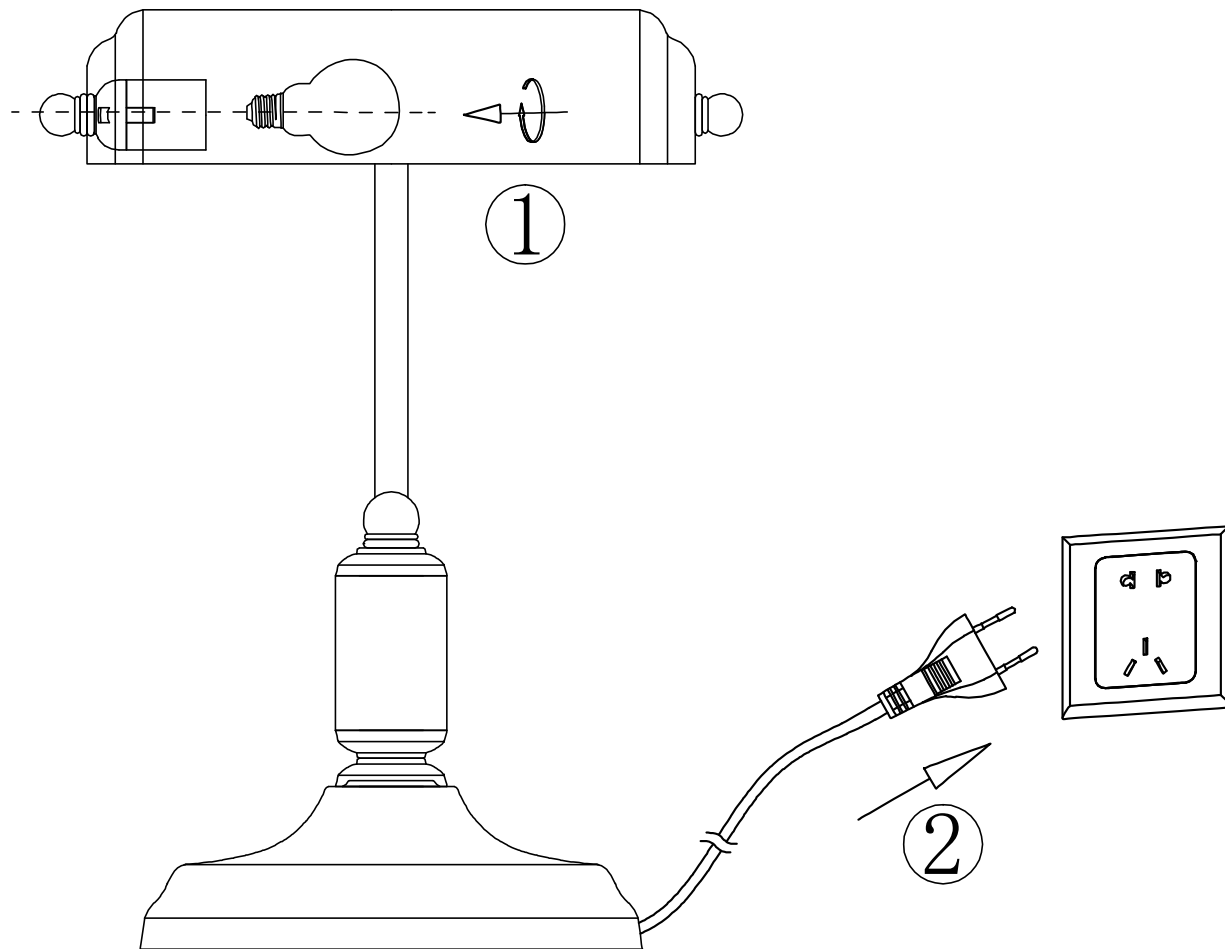

Instruction

Z154-TL-01-N

1 x E27 (40W)

Model: Z154-TL-01-N
Collection: Table & Floor
Series: Kiwi

Table Lamps