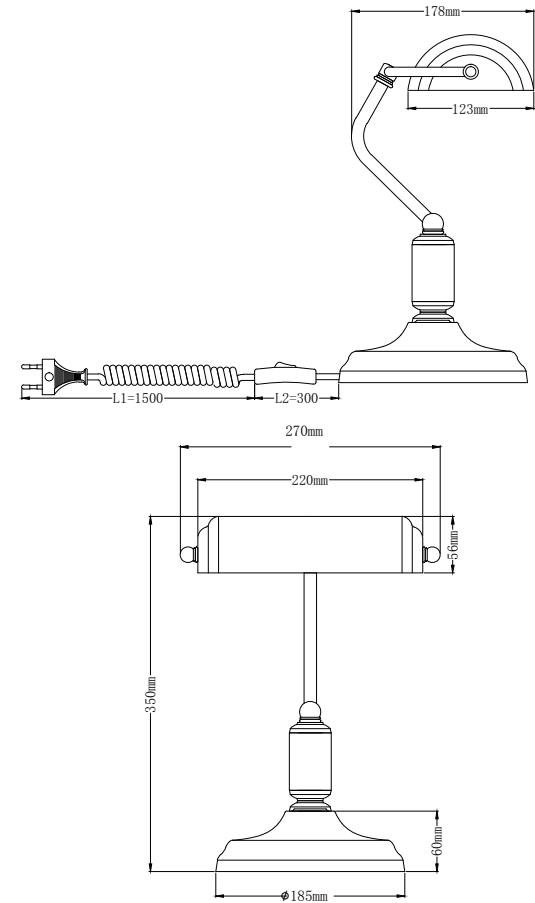

Instruction

Z154-TL-01-N

1 x E27 (40W)

Model: Z154-TL-01-N
Collection: Table & Floor
Series: Kiwi

Table Lamps