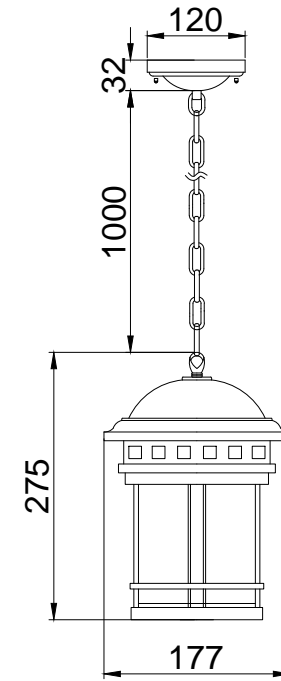

Instruction

O031PL-01BR

1 x E27 (60W)

Model: O031PL-01BR
Collection: Outdoor
Series: Salamanca

Pendant Lamps