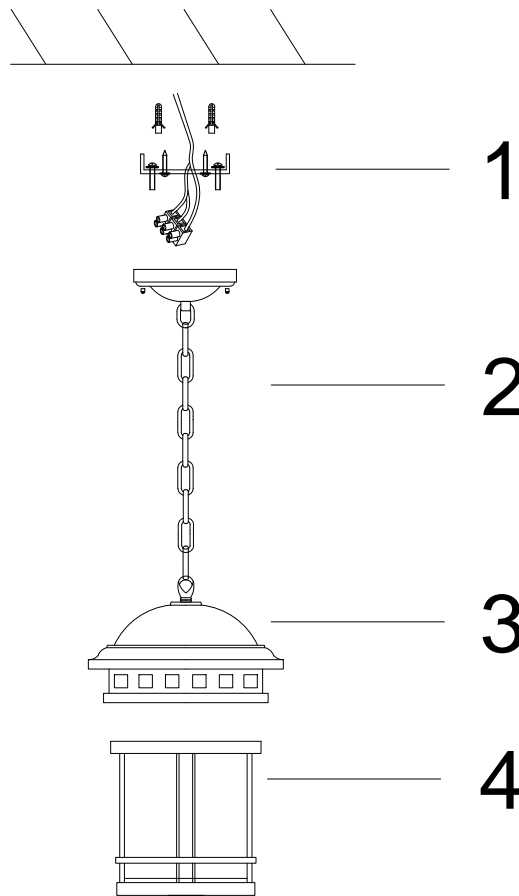

Instruction

O031PL-01BR

1 x E27 (60W)

Model: O031PL-01BR
Collection: Outdoor
Series: Salamanca

Pendant Lamps