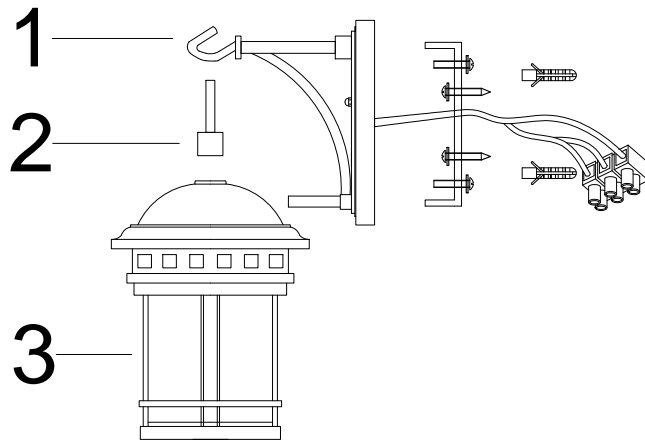

# Instruction

O031WL-01BR

1 x E27 (60W)

Model: O031WL-01BR  
Collection: Outdoor  
Series: Salamanca

Wall Lamps