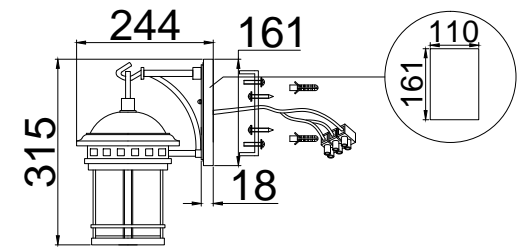

# Instruction

O031WL-01BR

1 x E27 (60W)

Model: O031WL-01BR  
Collection: Outdoor  
Series: Salamanca

Wall Lamps