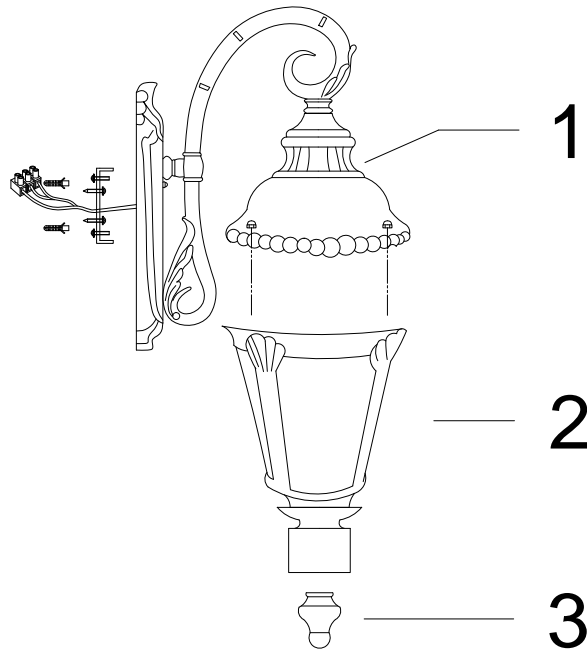

# Instruction

O029WL-01GN

1 x E27 (60W)

Model: O029WL-01GN  
Collection: Outdoor  
Series: Goiri

Wall Lamps