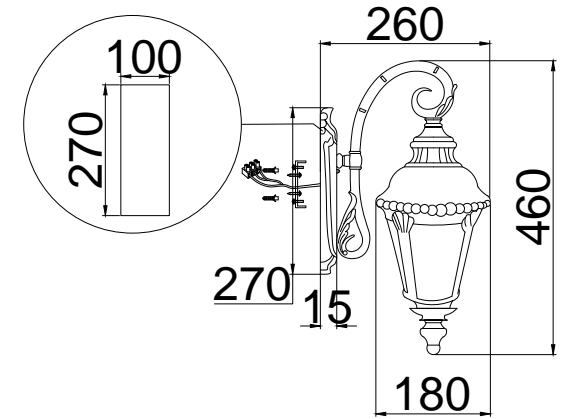

# Instruction

O029WL-01GN

1 x E27 (60W)

Model: O029WL-01GN  
Collection: Outdoor  
Series: Goiri

Wall Lamps