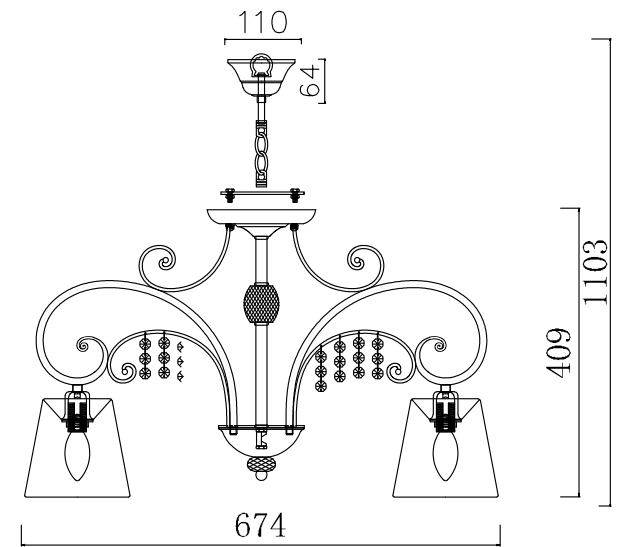

FREYA
TRADITION OF QUALITY

INSTRUCTION

MODEL: FR2406-PL-06-WG
CHANDELIER

6 X E14 (40W)

FREYA-LIGHT.COM