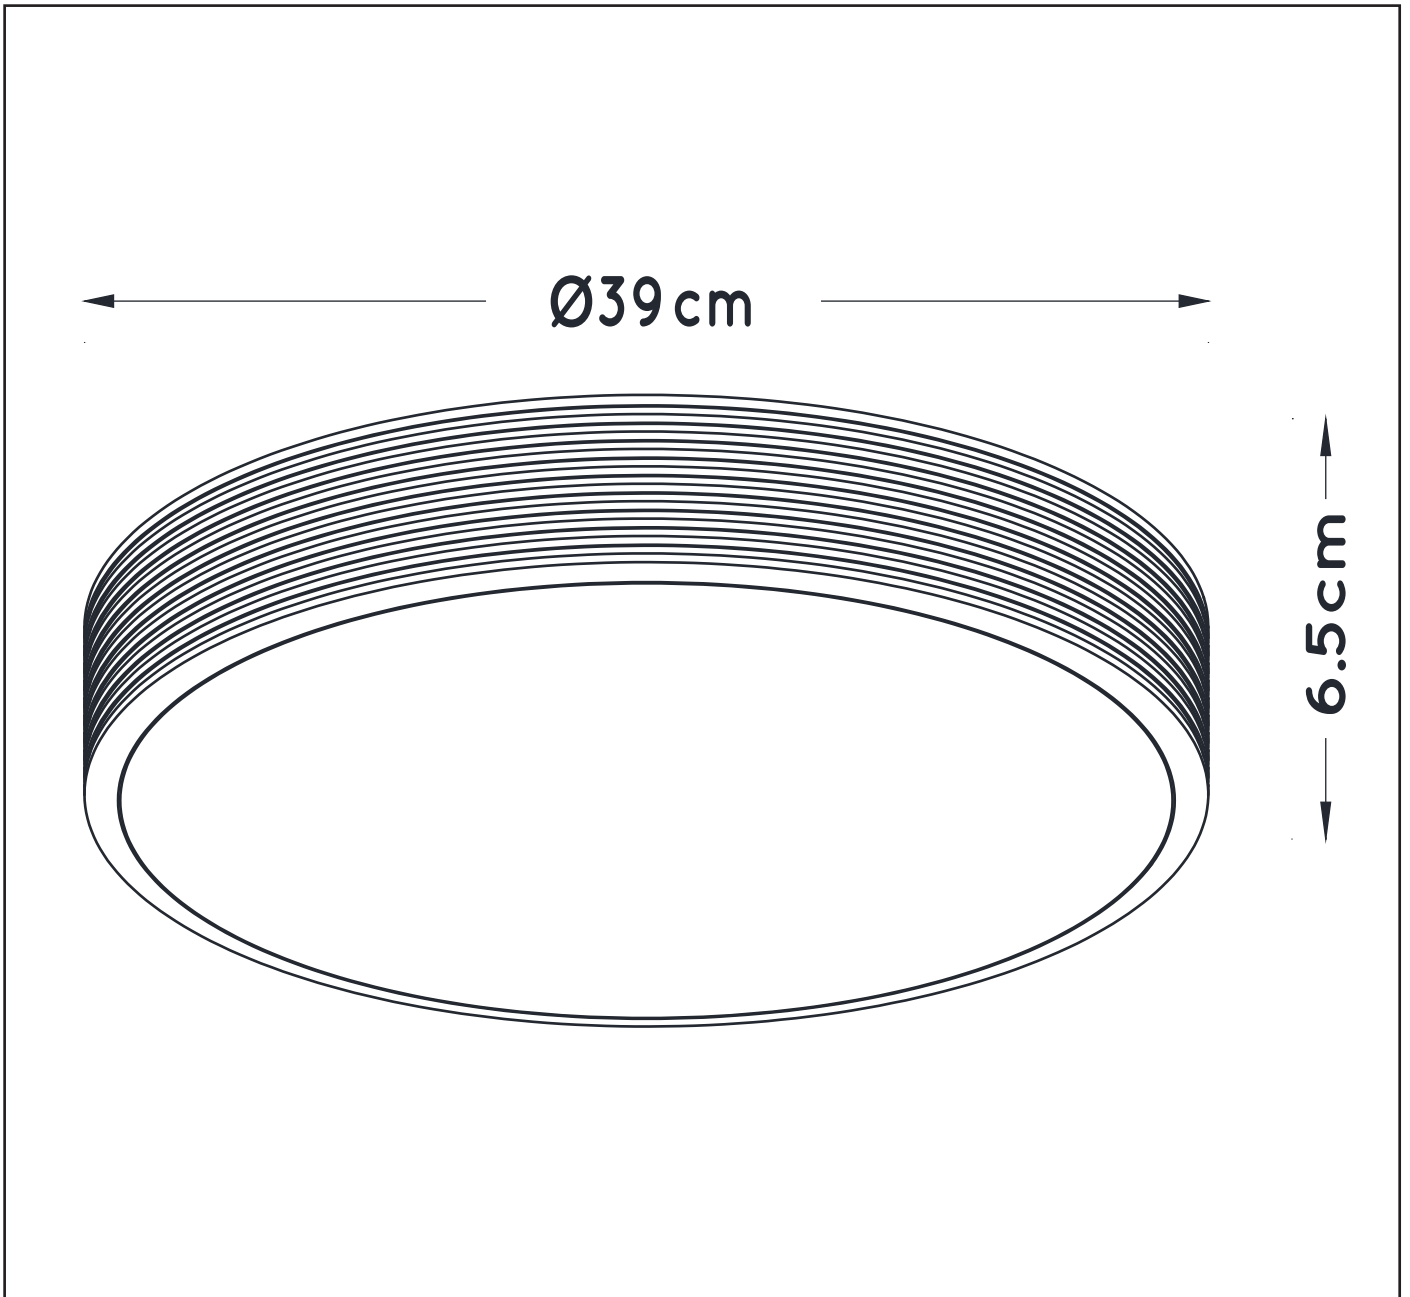

item number : 79184/24/02

EAN code : 5411212791825

item number : 79184/24/30

EAN code : 5411212791832

MALIN

General

Dimensions lxwxh : 39x39x6.5cm
 Heigth minimum : 6.5cm
 Heigth maximum : 6.5 cm
 Dimensions shade lxwxh : 39x39x6.0 cm
 Main material : Iron+aluminum+PMMA
 Ceiling rose material :
 Color : Gold / Black
 Style : Modern
 Shape : Round
 Weight : 0.85kg
 Warranty : 3 years

Product specifications

Dimmable : 3 STEPS DIMMING
 Light direction : Down light
 Adjustable in heigth : No
 (Before Installation)
 Directional : No
 Cable : No
 Cable length : -
 Sensor : No
 Control : Light switch control
 IP-Class : 20
 Electric class : 1
 Light source including ? : Yes
 Lamp socket : -
 Light source number : 24 chips
 Power requirements : 220-240V~50Hz
 Bulb type & maximum wattage : LED 24W

For more specifications of this product please visit
www.lucide.com

MALIN

item number : 79184/24/02

EAN code : 5411212791825

item number : 79184/24/30

EAN code : 5411212791832

For more specifications, dimensions please visit