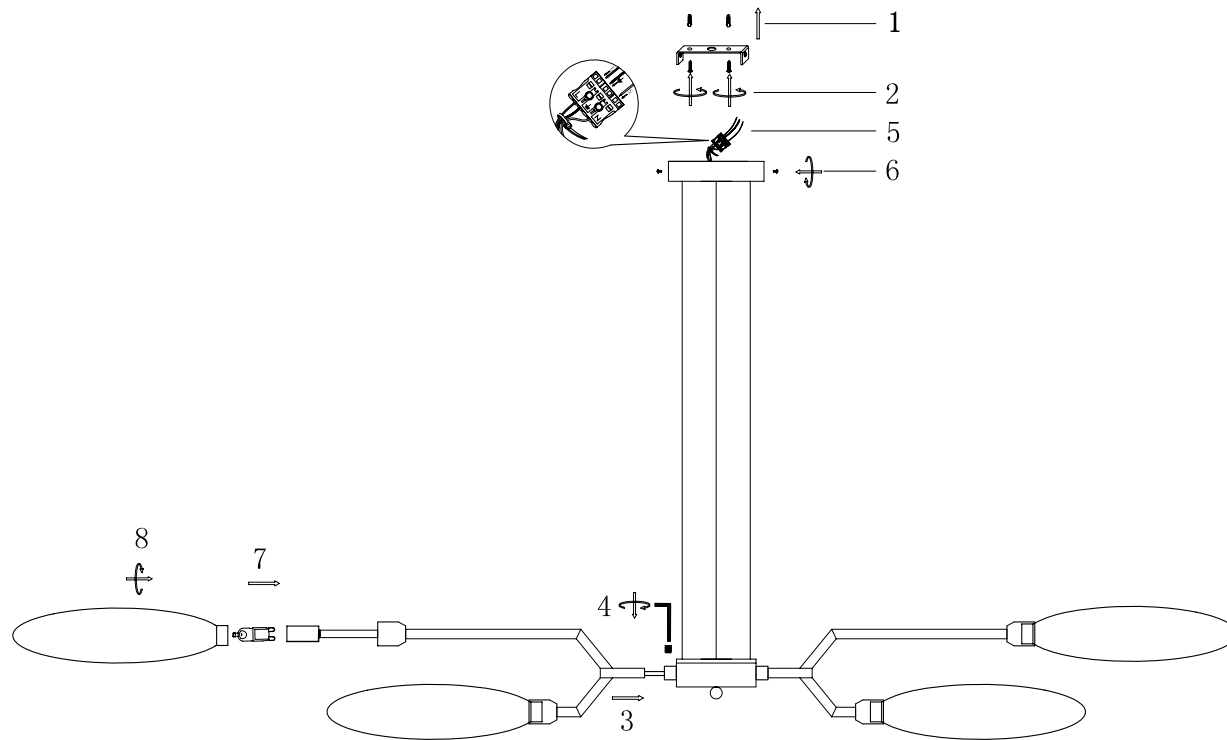

Instruction

MOD012CL-12G

12 x G9 (28W)

Model: MOD012CL-12G
Collection: Modern
Series: Ventura

Ceiling Lamps