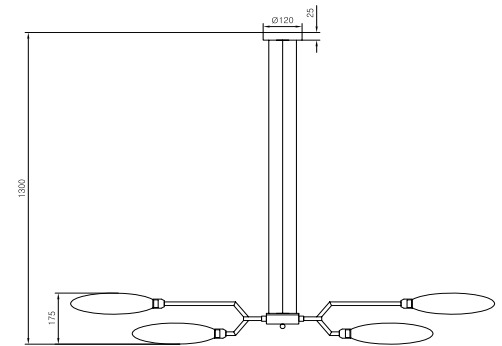

Instruction

MOD012CL-12G

12 x G9 (28W)

Model: MOD012CL-12G
Collection: Modern
Series: Ventura

Ceiling Lamps