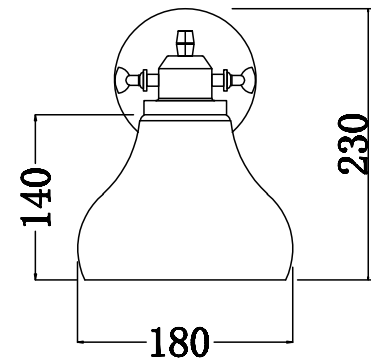

FREYA
TRADITION OF QUALITY

INSTRUCTION

MODEL: FR4171-WL-01-B
SCONCE

1 X E27 (60W)

FREYA-LIGHT.COM