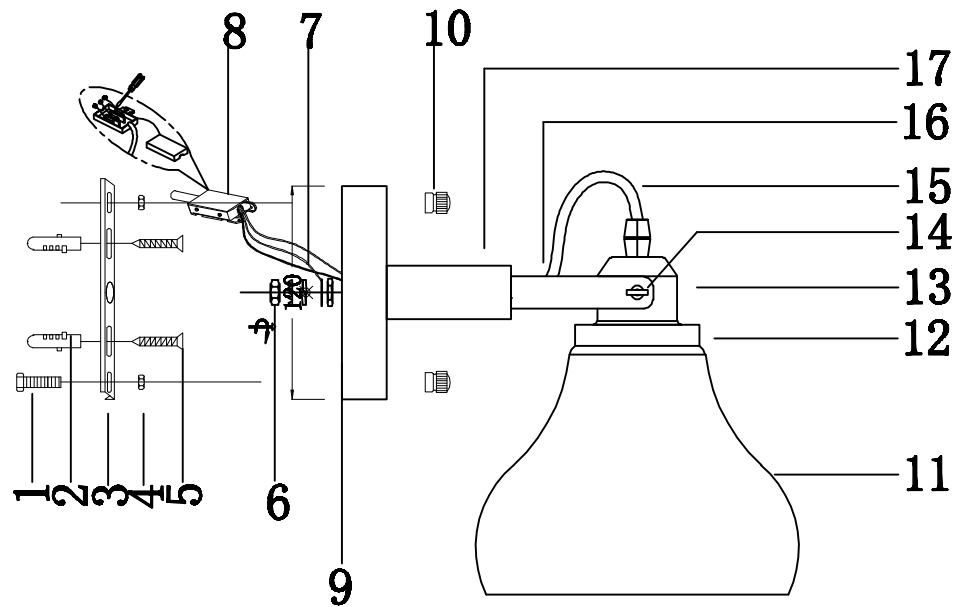

FREYA
TRADITION OF QUALITY

INSTRUCTION

MODEL: FR4171-WL-01-B
SCONCE

1 X E27 (60W)

FREYA-LIGHT.COM