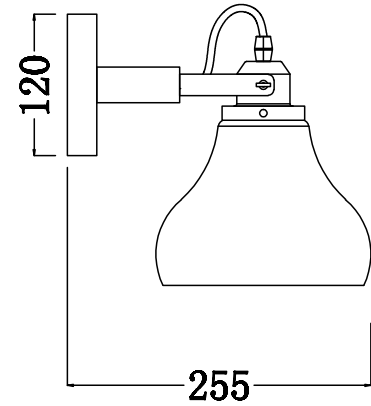

FREYA
TRADITION OF QUALITY

INSTRUCTION

MODEL: FR4171-WL-01-B
SCONCE

1 X E27 (60W)

FREYA-LIGHT.COM