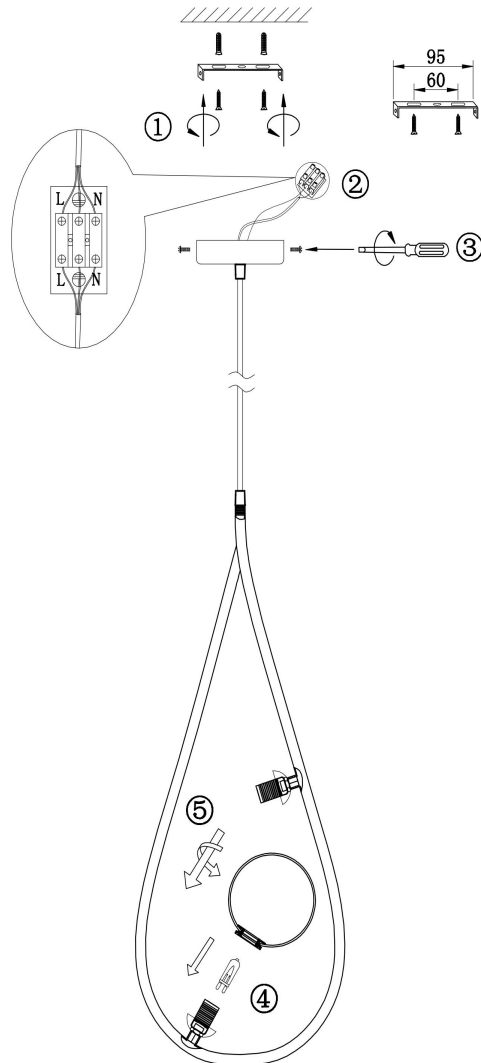

FREYA
TRADITION OF QUALITY

Instruction

FR4005PL-02B

2xG9 25W

Model: FR4005PL-02B

Collection: Loft

Pendant Lamps