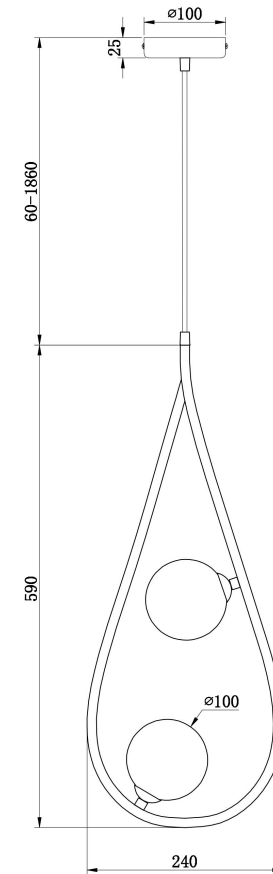

FREYA
TRADITION OF QUALITY

Instruction

FR4005PL-02B

2xG9 25W

Model: FR4005PL-02B

Collection: Loft

Pendant Lamps