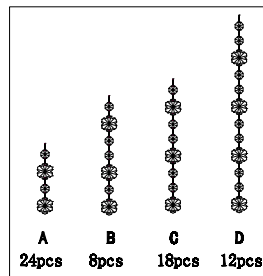

# Instruction

FR1001PL-04W

4 x E14 (40W)

Model: FR1001PL-04W  
Collection: Crystal  
Series: Charlotte

Pendant Lamps