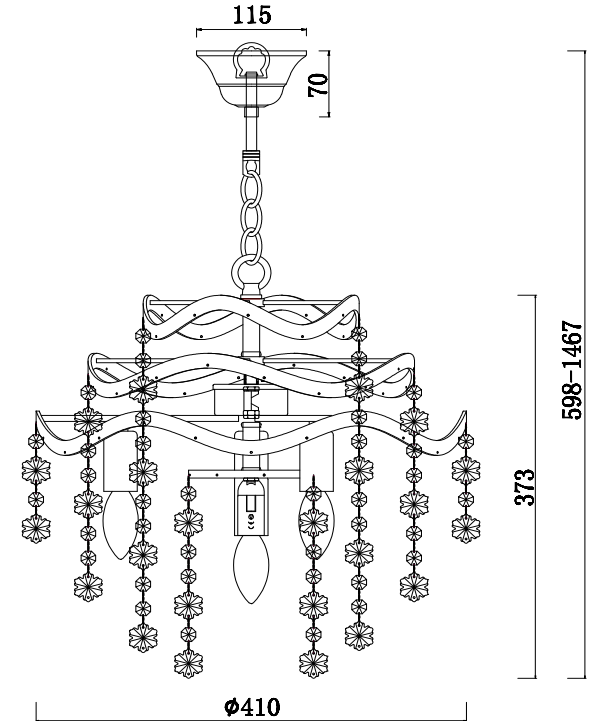

# Instruction

FR1001PL-04W

4 x E14 (40W)

Model: FR1001PL-04W  
Collection: Crystal  
Series: Charlotte

Pendant Lamps