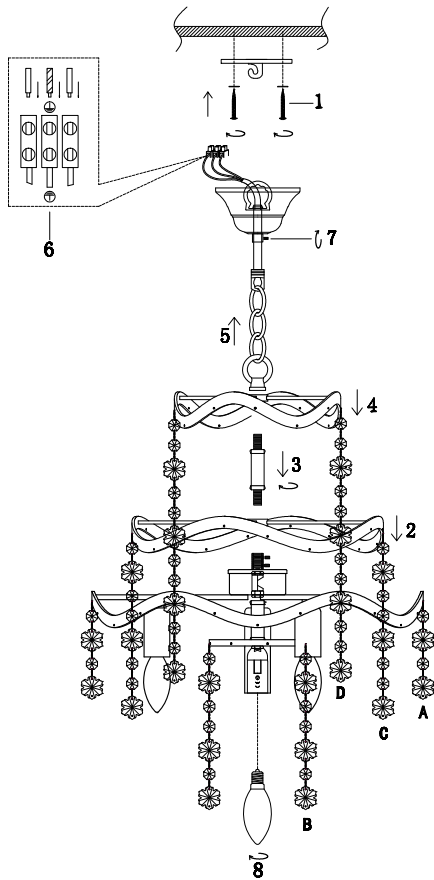

# Instruction

FR1001PL-04W

4 x E14 (40W)

Model: FR1001PL-04W  
Collection: Crystal  
Series: Charlotte

Pendant Lamps