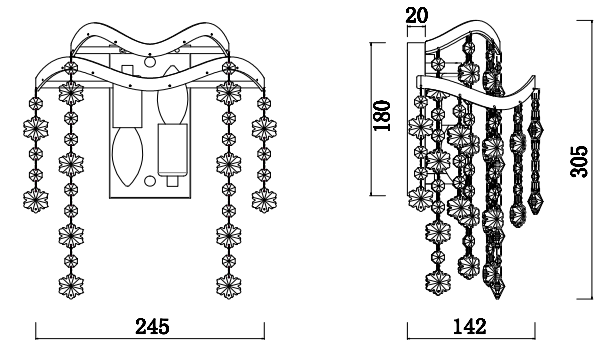

# Instruction

FR1001WL-02W

2 x E14 (40W)

Model: FR1001WL-02W  
Collection: Crystal  
Series: Charlotte

Wall Lamps