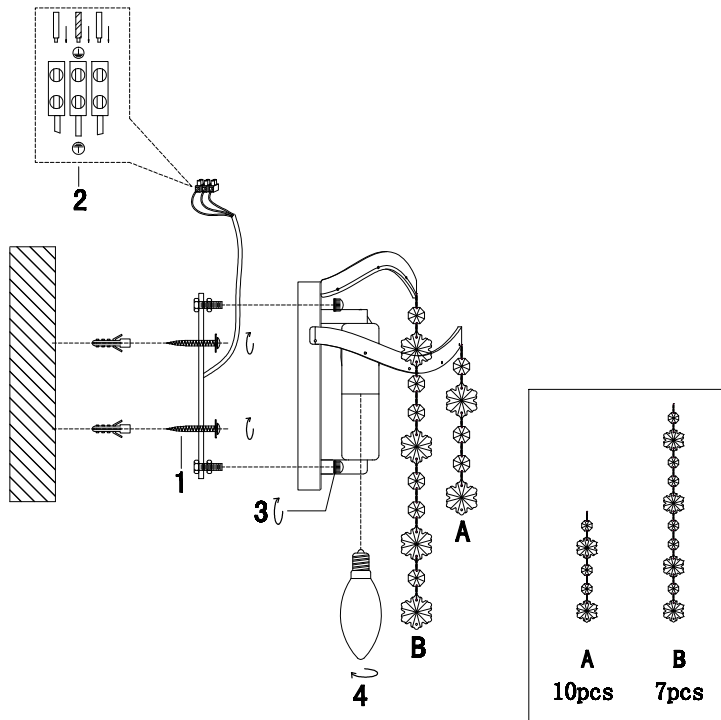

# Instruction

FR1001WL-02W

2 x E14 (40W)

Model: FR1001WL-02W  
Collection: Crystal  
Series: Charlotte

Wall Lamps