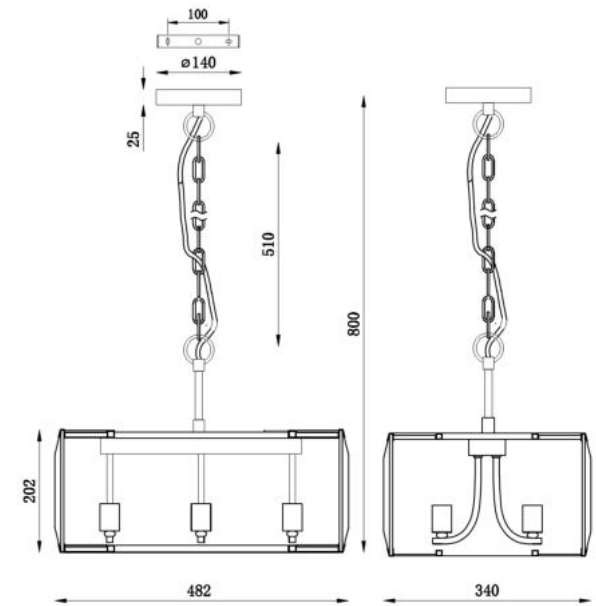

# Instruction

Collection: MODERN  
Series: CEREZO  
Model: MOD202-06-N  
Ceiling

- Ceiling

6 x E14 (40W)

**MAYTONI**  
DECORATIVE LIGHTING

[www.maytoni.de](http://www.maytoni.de)