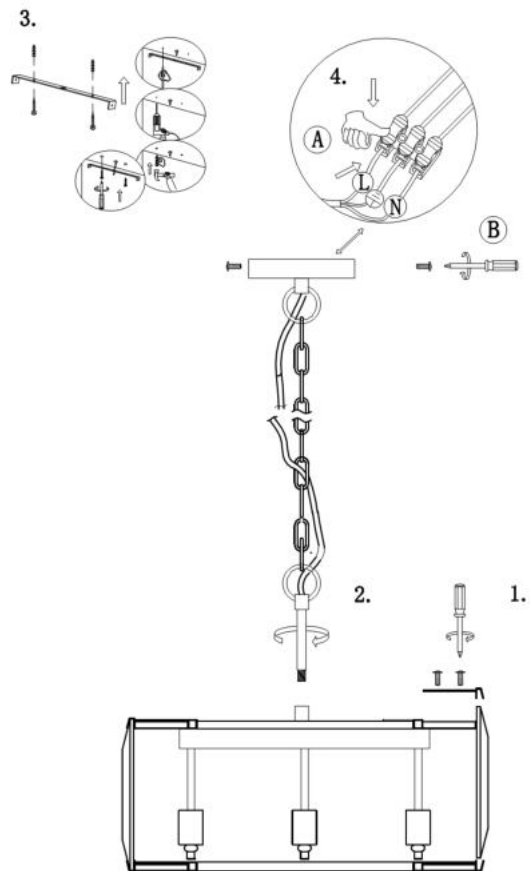

# Instruction

Collection: MODERN  
Series: CEREZO  
Model: MOD202-06-N  
Ceiling

- Ceiling

6 x E14 (40W)

**MAYTONI**  
DECORATIVE LIGHTING

[www.maytoni.de](http://www.maytoni.de)