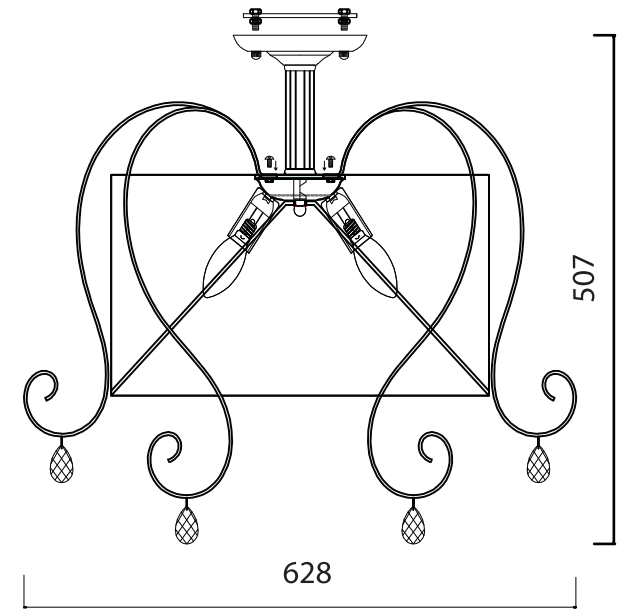

FREYA
TRADITION OF QUALITY

INSTRUCTION

MODEL: FR2020-CL-03-CH
CHANDELIER

3 X E14 (40W)

FREYA-LIGHT.COM