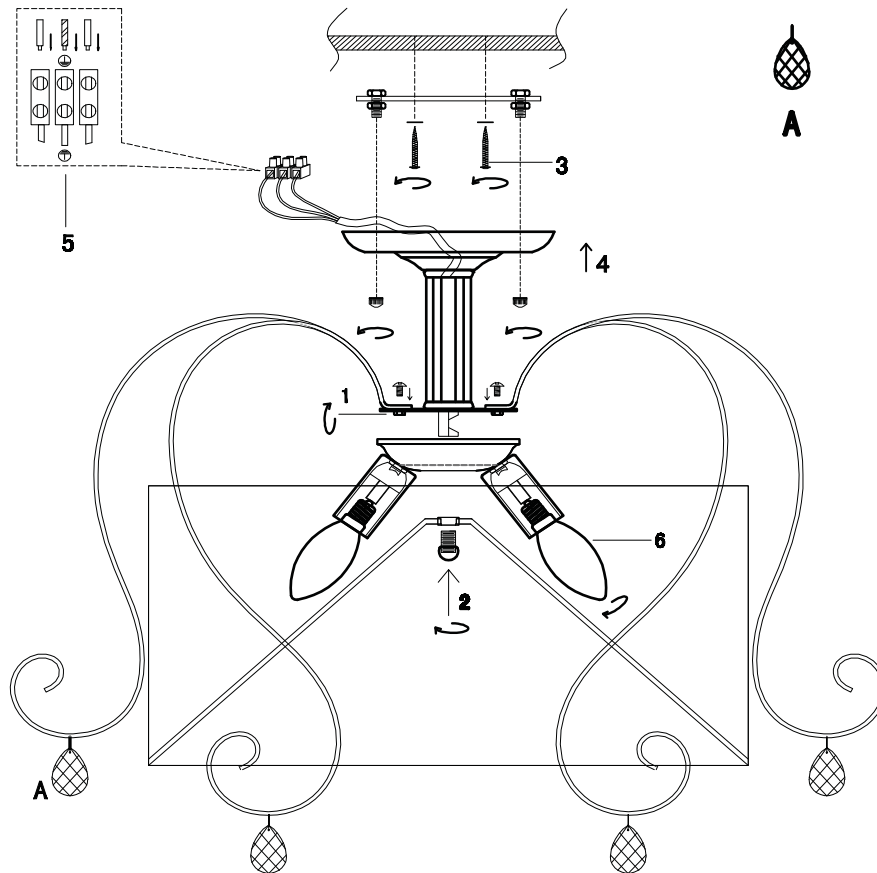

FREYA
TRADITION OF QUALITY

INSTRUCTION

MODEL: FR2020-CL-03-CH
CHANDELIER

3 X E14 (40W)

FREYA-LIGHT.COM