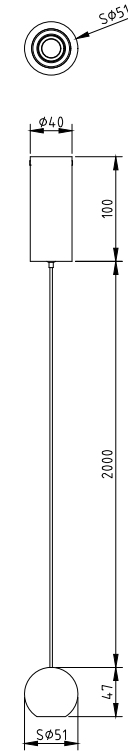

# Instruction

## P067PL-L5GF3K

MAX 5W  
300 Lumen

Model: P067PL-L5GF3K  
Collection: Pendant  
Series: Harmat

Pendant Lamps