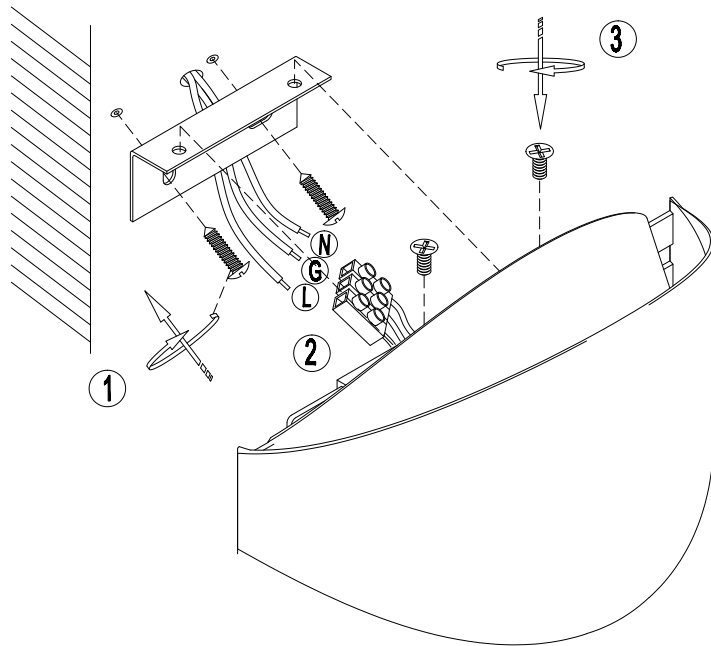

Instruction

C042WL-L7W3K

MAX 7W
350 Lumen

Model: C042WL-L7W3K
Collection: Ceiling & Wall
Series: Mirto

Wall Lamps