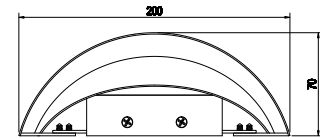

Instruction

C042WL-L7W3K

MAX 7W
350 Lumen

Model: C042WL-L7W3K
Collection: Ceiling & Wall
Series: Mirto

Wall Lamps