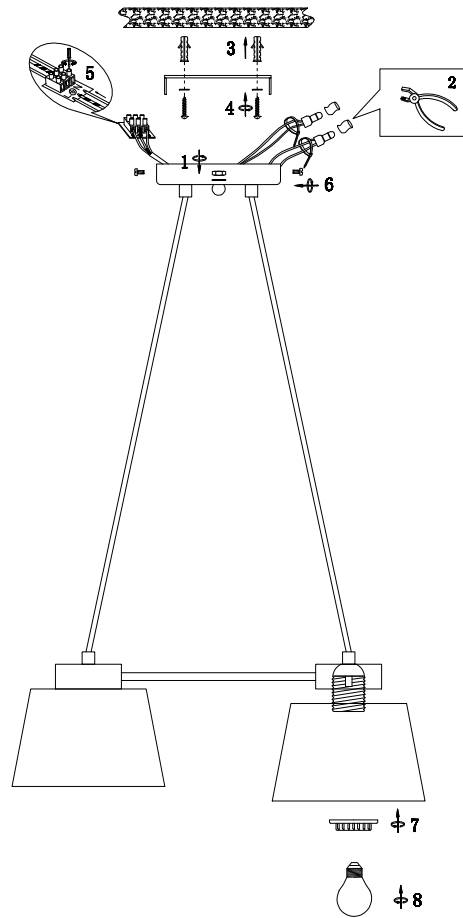

FREYA
TRADITION OF QUALITY

Instruction

FR5004PL-03CH

3 x E27 (60W)

Model: FR5004PL-03CH
Series: Barbara

Ceiling Lamps