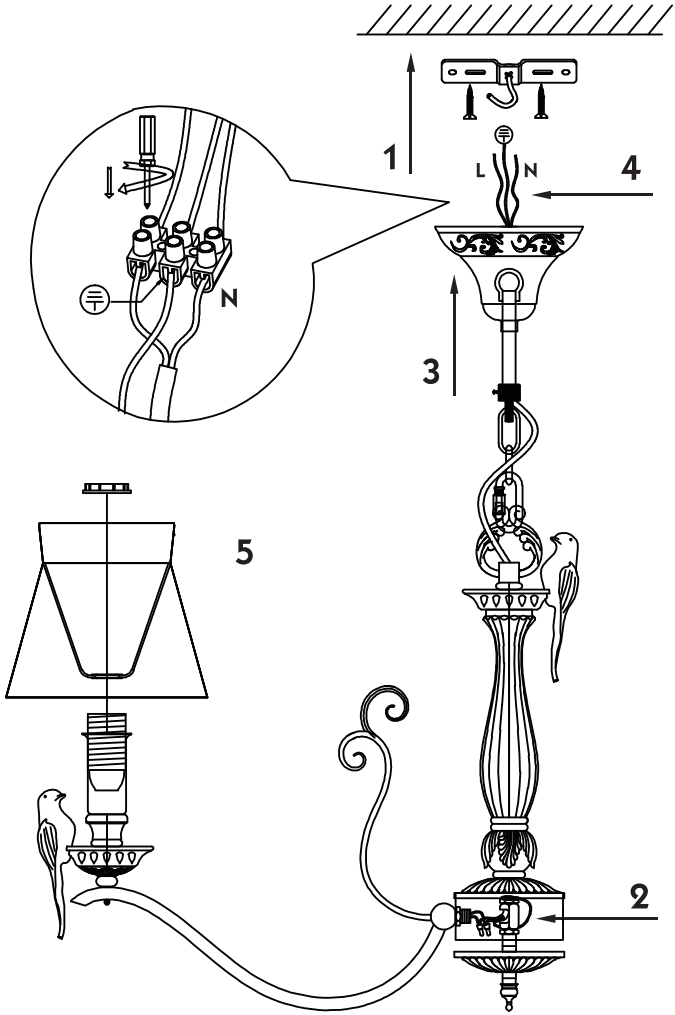

Instruction

Collection: Elegant
Series: Bird
Model: ARM013-08-W
Suspended

– Suspended

8 x E14 (40w)

MAYTONI
DECORATIVE LIGHTING

www.maytoni.de