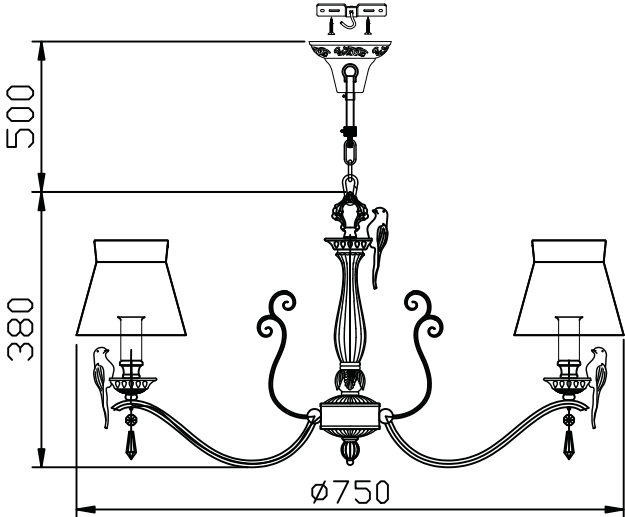

Instruction

Collection: Elegant
Series: Bird
Model: ARM013-08-W
Suspended

– Suspended

8 x E14 (40w)

MAYTONI
DECORATIVE LIGHTING

www.maytoni.de