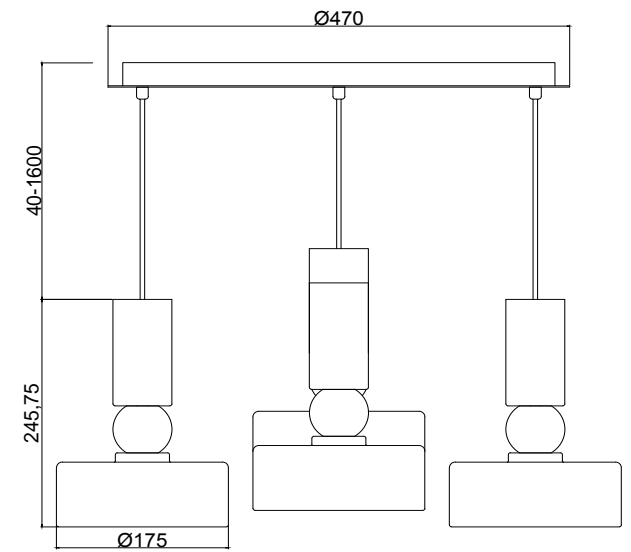

Instruction

MOD030PL-05GR

5 x E14 (40W)

Model: MOD030PL-05GR
Collection: Modern
Series: Void

Ceiling Lamps