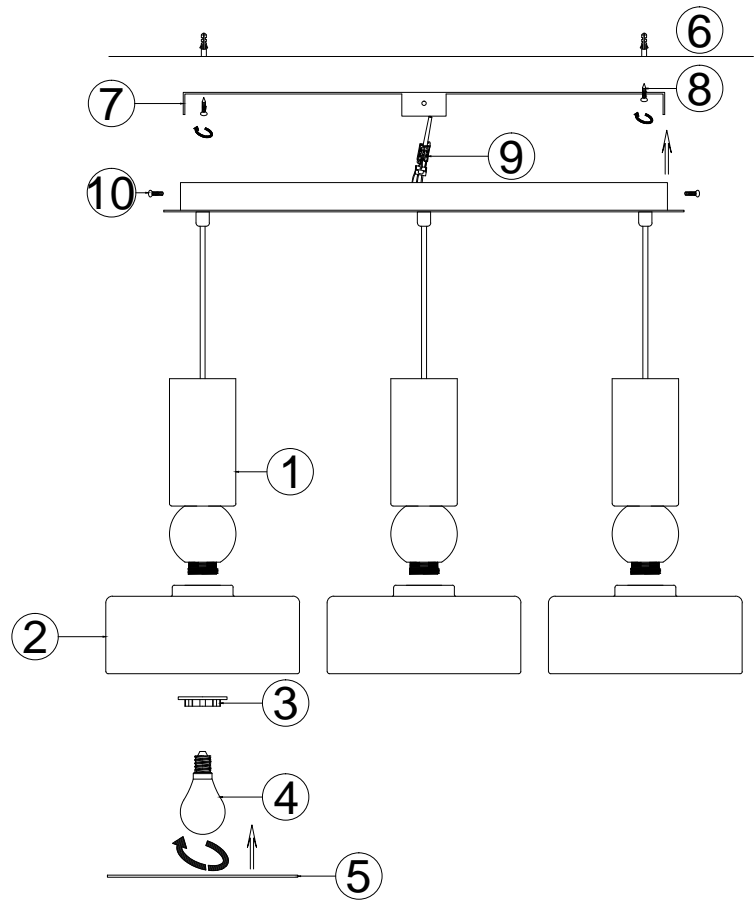

Instruction

MOD030PL-05GR

5 x E14 (40W)

Model: MOD030PL-05GR
Collection: Modern
Series: Void

Ceiling Lamps