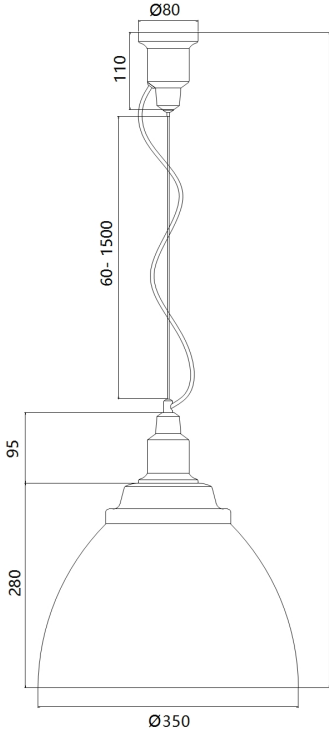

# Instruction

Collection: PENDANT  
Series: BELLEVUE  
Model: P535PL-01B  
Ceiling

1

5

3

2

6

7

ON

9

8

- Ceiling

1 x E27 (60W)

**MAYTONI**  
DECORATIVE LIGHTING

[www.maytoni.de](http://www.maytoni.de)