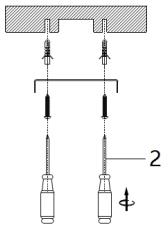

# Instruction

Collection: PENDANT  
Series: BELLEVUE  
Model: P534PL-01GR  
Ceiling

  
1 x E27 (60W)

**MAYTONI**  
DECORATIVE LIGHTING

[www.maytoni.de](http://www.maytoni.de)