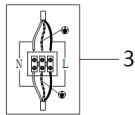

# Instruction

Collection: PENDANT  
Series: BELLEVUE  
Model: P534PL-01GR  
Ceiling

  
1 x E27 (60W)

**MAYTONI**  
DECORATIVE LIGHTING

[www.maytoni.de](http://www.maytoni.de)