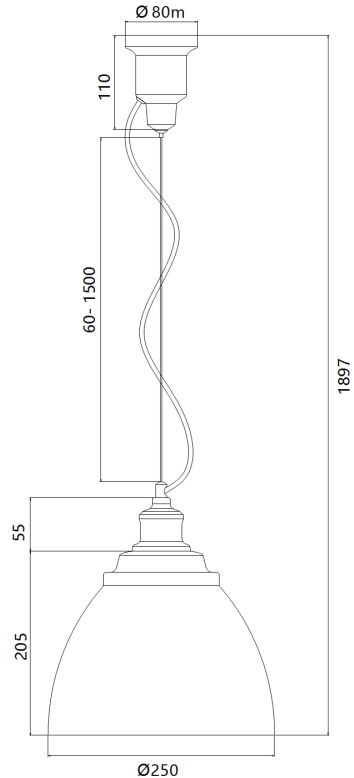

# Instruction

Collection: PENDANT  
Series: BELLEVUE  
Model: P534PL-01GR  
Ceiling

  
1 x E27 (60W)

**MAYTONI**  
DECORATIVE LIGHTING

[www.maytoni.de](http://www.maytoni.de)