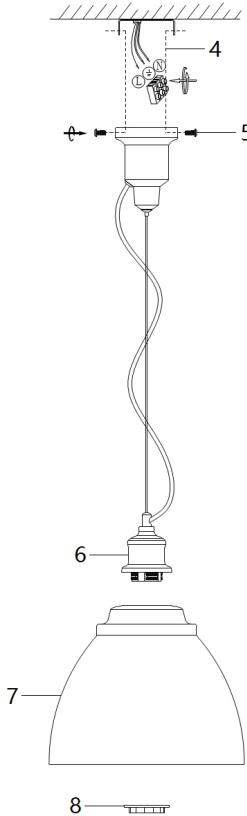

# Instruction

Collection: PENDANT  
Series: BELLEVUE  
Model: P534PL-01GR  
Ceiling

  
1 x E27 (60W)

**MAYTONI**  
DECORATIVE LIGHTING

[www.maytoni.de](http://www.maytoni.de)