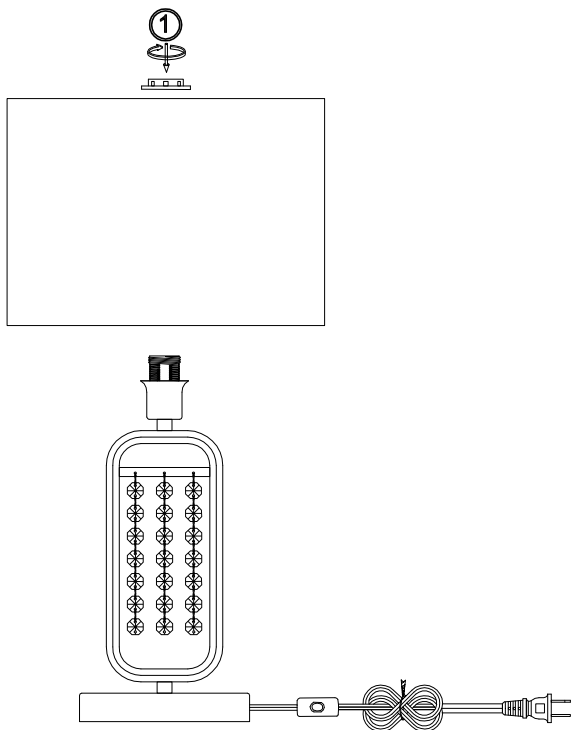

# Instruction

FR5016TL-01CH

1 x E14 (40W)

Model: FR5016TL-01CH

Series: Elin

Table Lamps