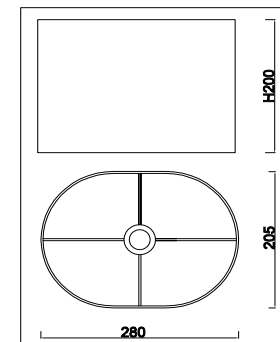

# Instruction

FR5016TL-01CH

1 x E14 (40W)

Model: FR5016TL-01CH

Series: Elin

Table Lamps