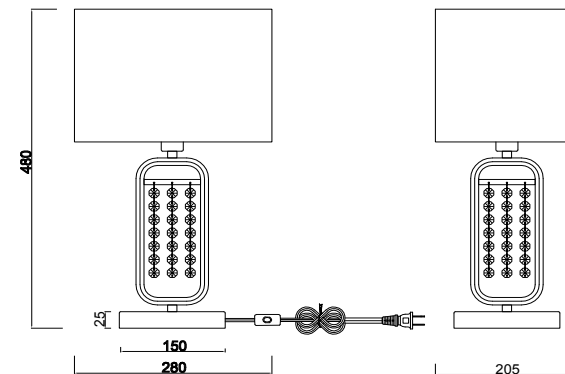

# Instruction

FR5016TL-01CH

1 x E14 (40W)

Model: FR5016TL-01CH

Series: Elin

Table Lamps