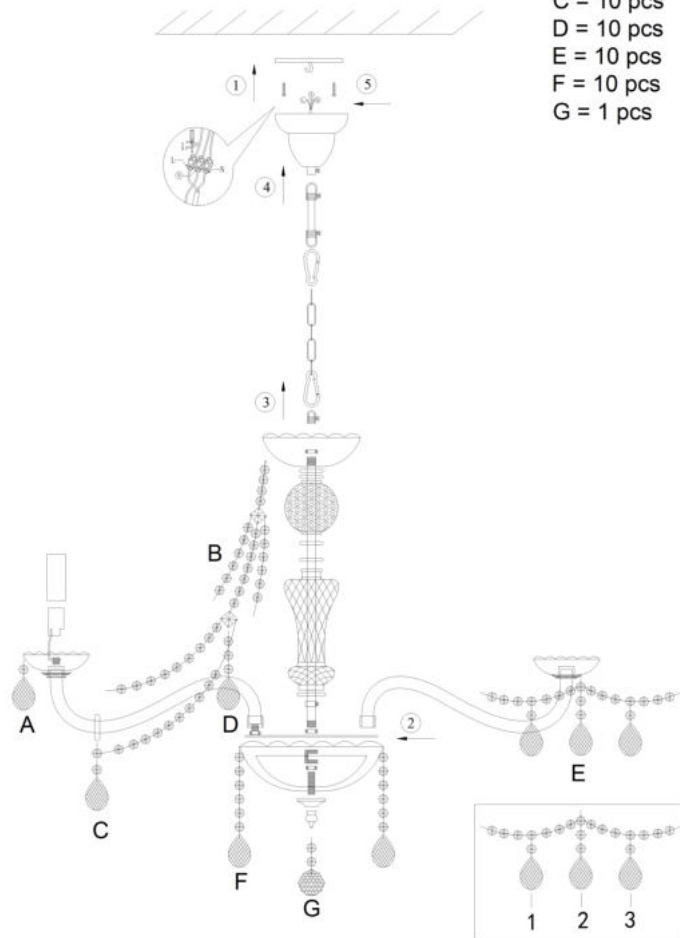

# Instruction

Collection: DIAMANT CRYSTAL

Series: BEATRIX

Model: DIA019-10-G

Ceiling

- A = 50 pcs
- B = 10 pcs
- C = 10 pcs
- D = 10 pcs
- E = 10 pcs
- F = 10 pcs
- G = 1 pc

- Ceiling

10 x E14 (60W)