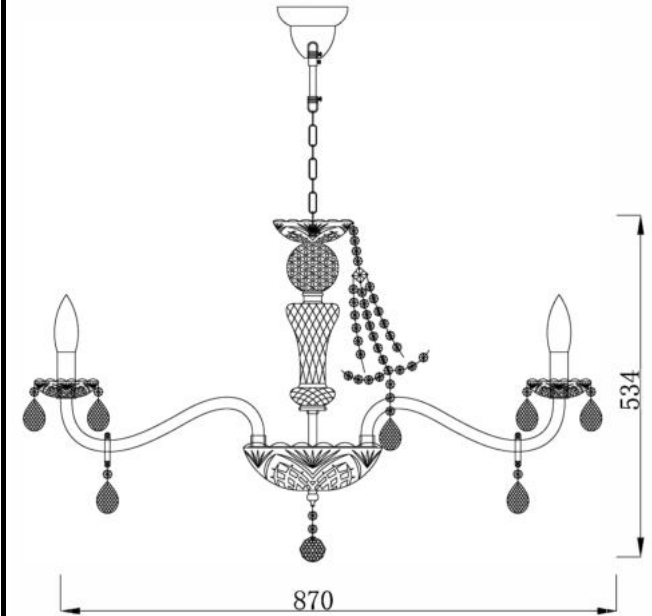

# Instruction

Collection: DIAMANT CRYSTAL

Series: BEATRIX

Model: DIA019-10-G

Ceiling

- A = 50 pcs
- B = 10 pcs
- C = 10 pcs
- D = 10 pcs
- E = 10 pcs
- F = 10 pcs
- G = 1 pc

- Ceiling

10 x E14 (60W)