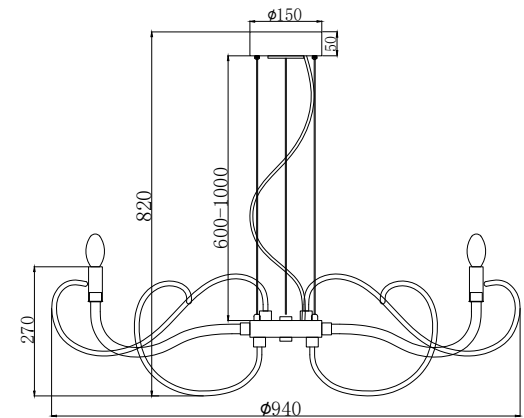

# Instruction

MOD051PL-07TR

7 x E14 (40W)

Model: MOD051PL-07TR  
Collection: Modern  
Series: Atlanta

Ceiling Lamps