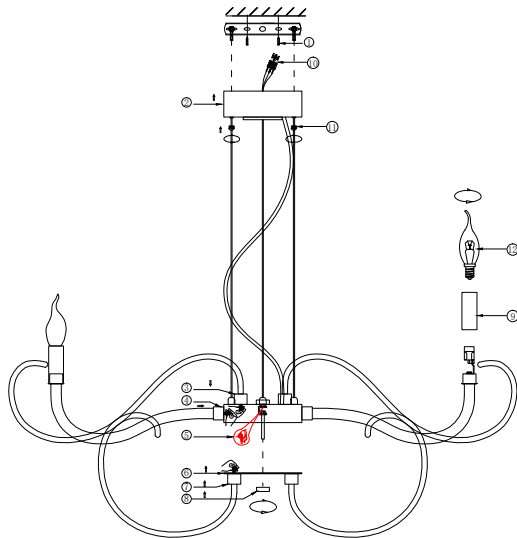

# Instruction

MOD051PL-07TR

7 x E14 (40W)

Model: MOD051PL-07TR  
Collection: Modern  
Series: Atlanta

Ceiling Lamps