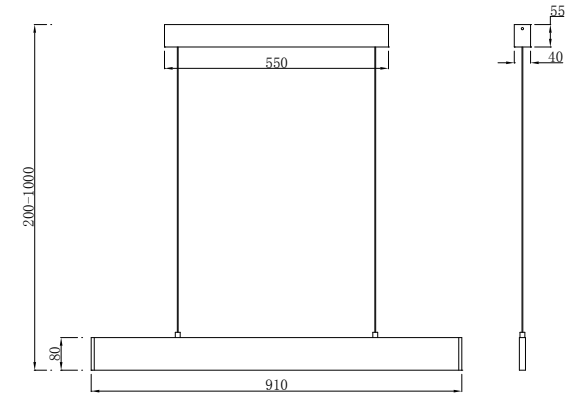

Instruction

P010PL-L23B

MAX 23W
900 Lumen

Model: P010PL-L23B
Collection: Pendant
Series: Step

Pendant Lamps