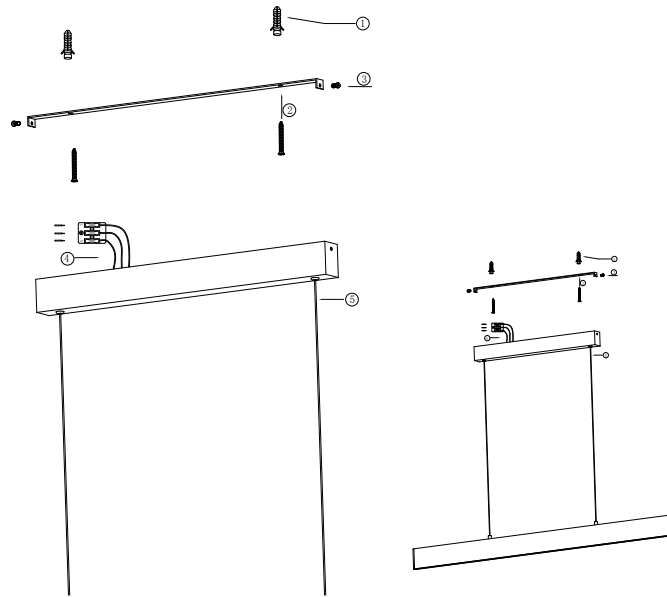

Instruction

P010PL-L23B

MAX 23W
900 Lumen

Model: P010PL-L23B
Collection: Pendant
Series: Step

Pendant Lamps