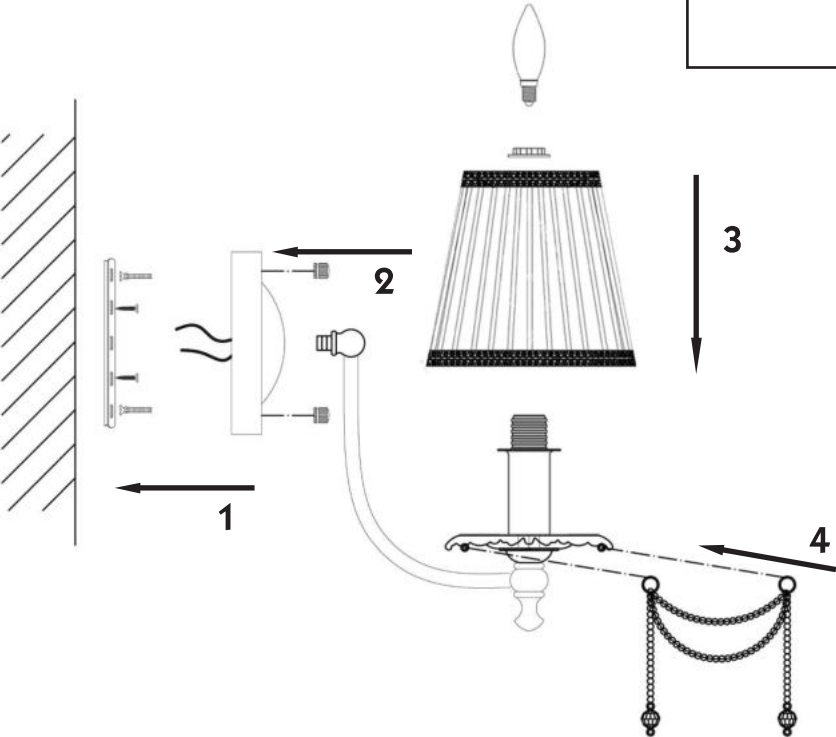

Instruction

Collection: Elegant
Series: Lolita
Model: ARM305-01-W
Wall-mounted

– Wall-mounted

1 x E14 (40w)

MAYTONI
DECORATIVE LIGHTING

www.maytoni.de