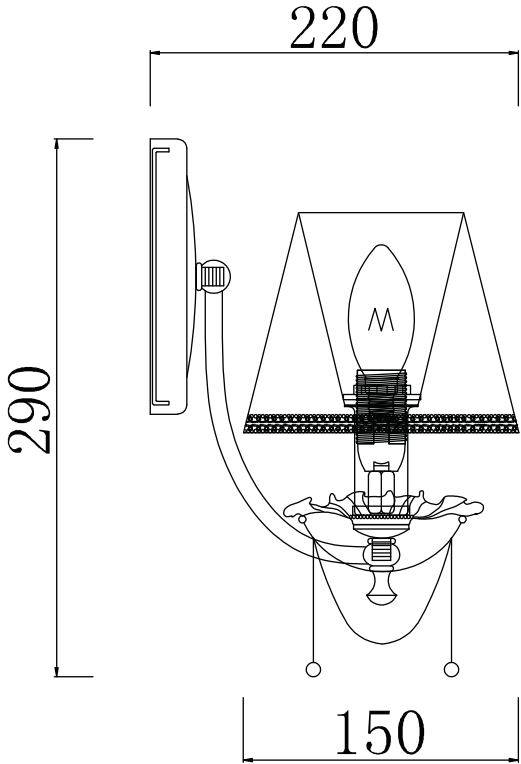

Instruction

Collection: Elegant
Series: Lolita
Model: ARM305-01-W
Wall-mounted

– Wall-mounted

1 x E14 (40w)

MAYTONI
DECORATIVE LIGHTING

www.maytoni.de