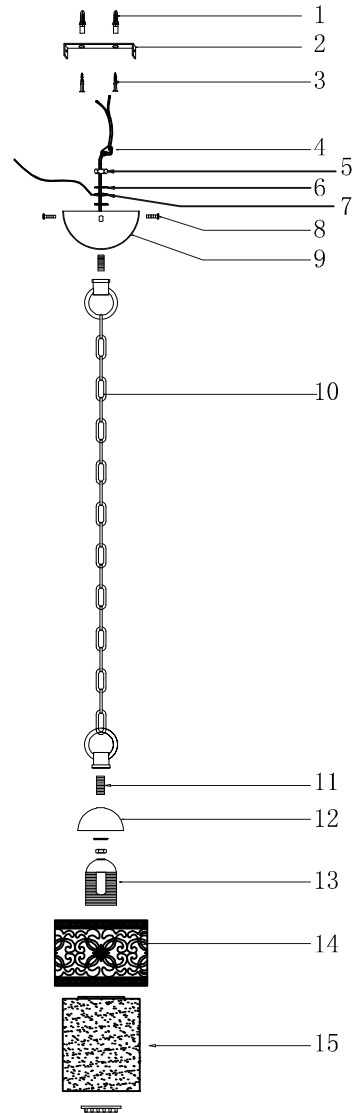

FREYA
TRADITION OF QUALITY

INSTRUCTION

MODEL: FR2200-PL-01-WG
CHANDELIER

1 X E27 (60W)

FREYA-LIGHT.COM