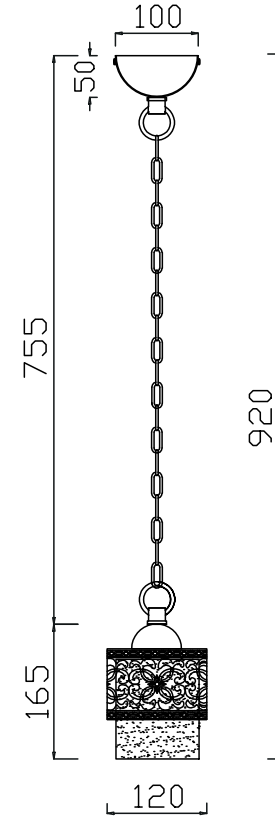

FREYA
TRADITION OF QUALITY

INSTRUCTION

MODEL: FR2200-PL-01-WG
CHANDELIER

1 X E27 (60W)

FREYA-LIGHT.COM