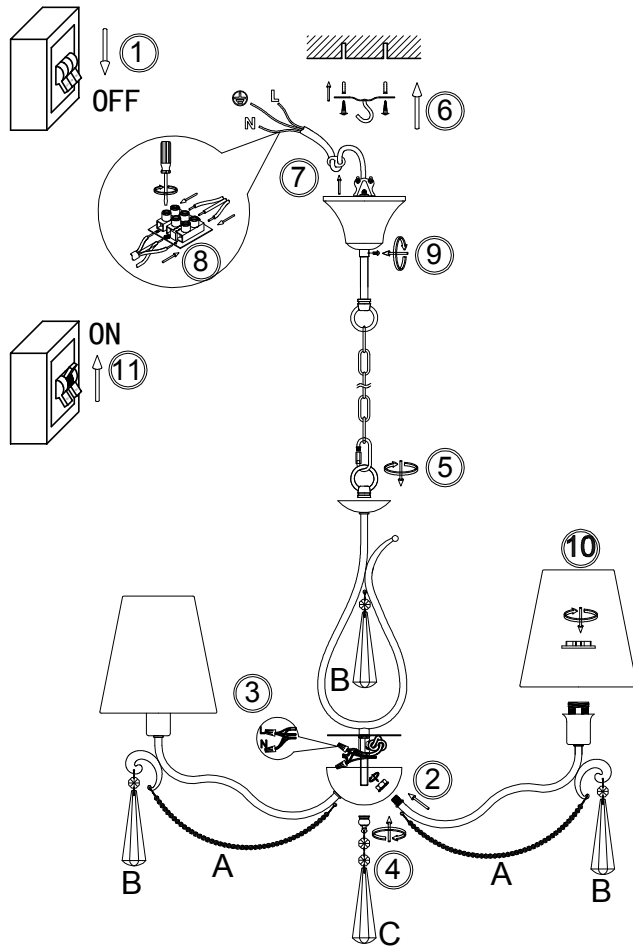

FREYA
TRADITION OF QUALITY

Instruction

FR2019PL-05BS

5 x E14 (40W)

Model: FR2019PL-05BS
Collection: Classic
Series: Madeline

Ceiling Lamps