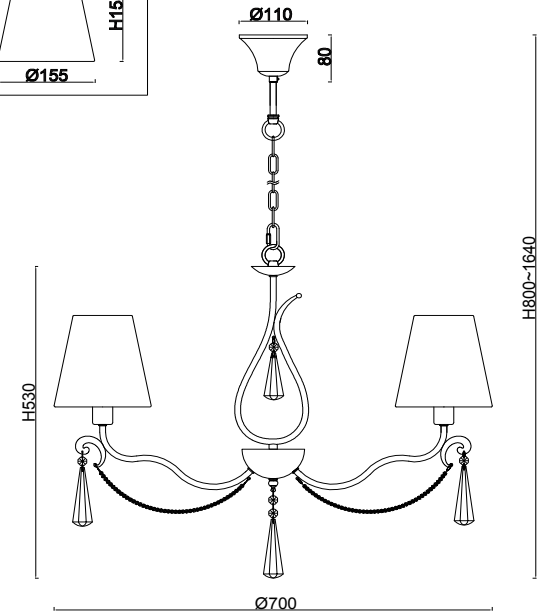

FREYA
TRADITION OF QUALITY

Instruction

FR2019PL-05BS

5 x E14 (40W)

Model: FR2019PL-05BS
Collection: Classic
Series: Madeline

Ceiling Lamps