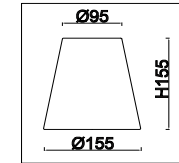

FREYA
TRADITION OF QUALITY

Instruction

FR2019PL-05BS

5 x E14 (40W)

Model: FR2019PL-05BS
Collection: Classic
Series: Madeline

Ceiling Lamps