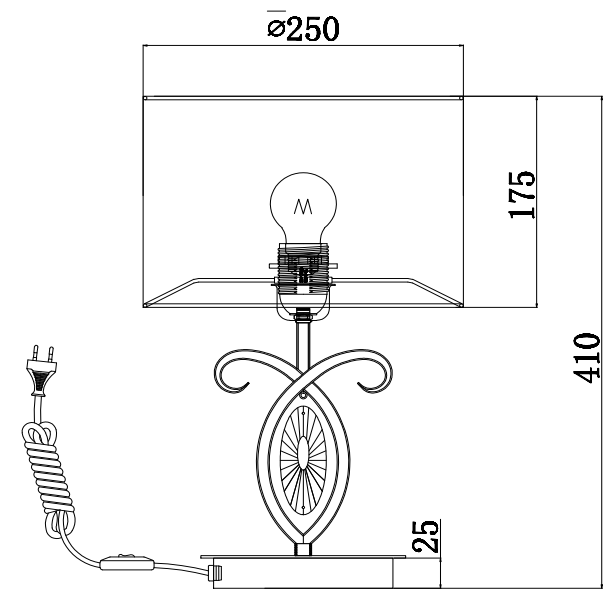

Instruction

H006TL-01G

Model: H006TL-01G
Collection: House
Series: Luxe

Table Lamps