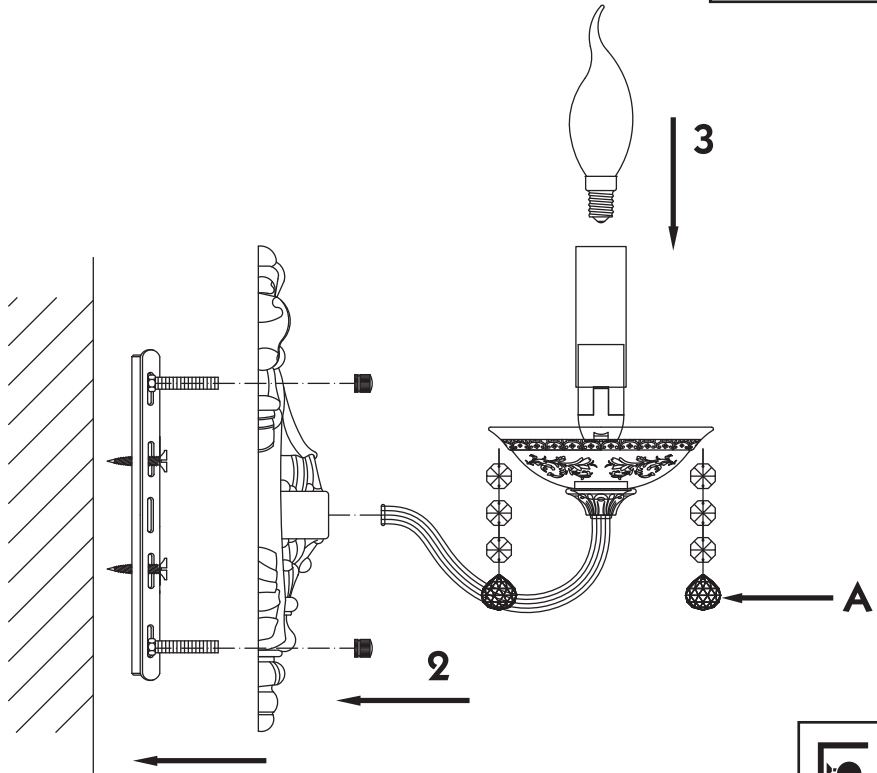

Instruction

Collection: Elegant
Series: Bellona
Model: ARM386-01-W
Wall-mounted

- Wall-mounted

1 x E14 (60w)

MAYTONI
DECORATIVE LIGHTING

www.maytoni.de