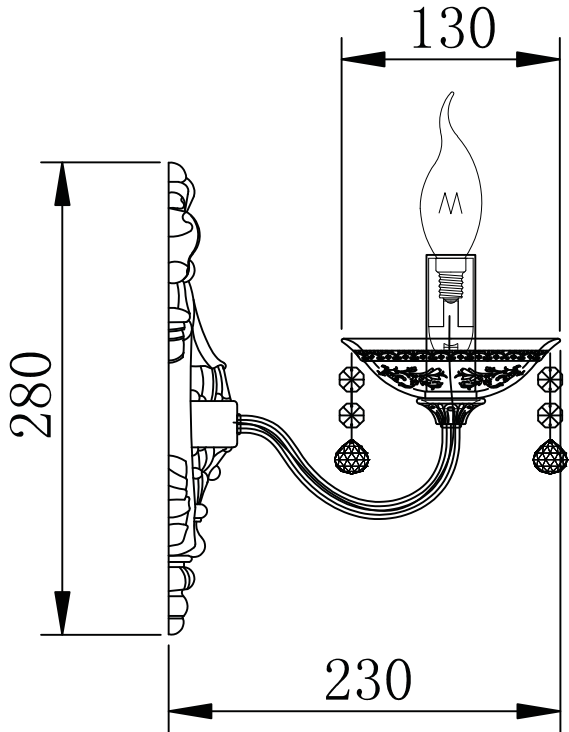

Instruction

Collection: Elegant
Series: Bellona
Model: ARM386-01-W
Wall-mounted

- Wall-mounted

1 x E14 (60w)

MAYTONI
DECORATIVE LIGHTING

www.maytoni.de