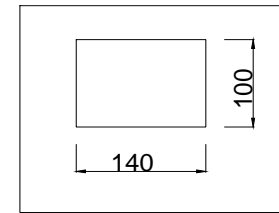

# Instruction

FR5012WL-01CH

1 x E14 (40W)

Model: FR5012WL-01CH

Series: Anita

Wall Lamps