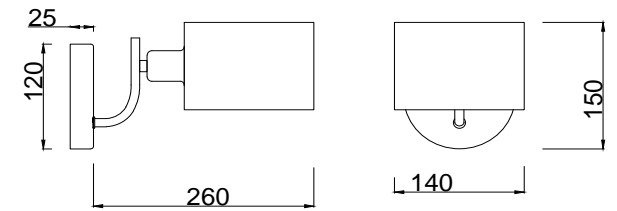

# Instruction

FR5012WL-01CH

1 x E14 (40W)

Model: FR5012WL-01CH

Series: Anita

Wall Lamps