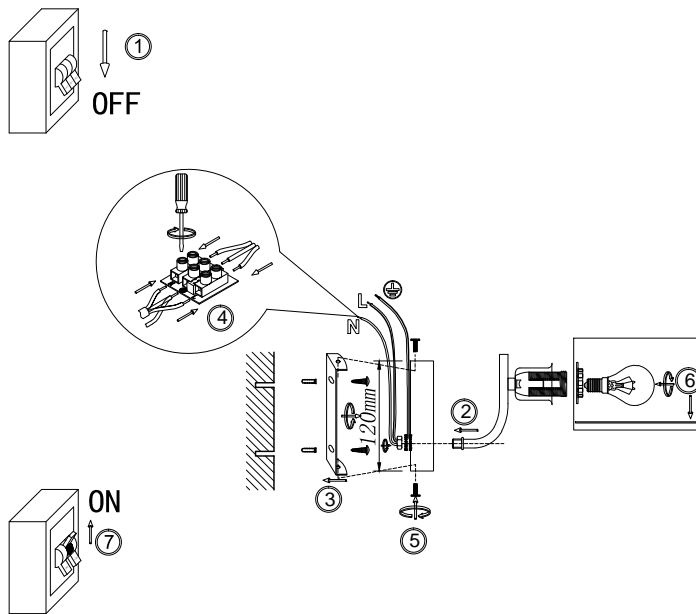

# Instruction

FR5012WL-01CH

1 x E14 (40W)

Model: FR5012WL-01CH

Series: Anita

Wall Lamps