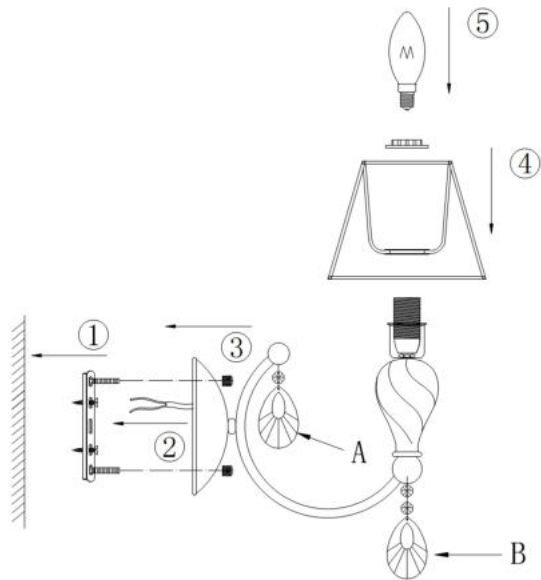

Instruction

Collection: ROYAL CLASSIC

Series: MURANO

Model: RC855-WL-01-R

Wall

A=1
B=1

- Wall

1 x E14 (40W)