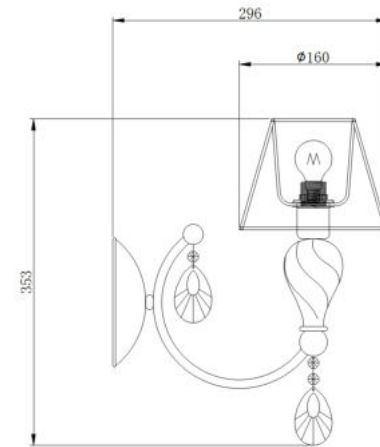

Instruction

Collection: ROYAL CLASSIC

Series: MURANO

Model: RC855-WL-01-R

Wall

A=1
B=1

- Wall

1 x E14 (40W)