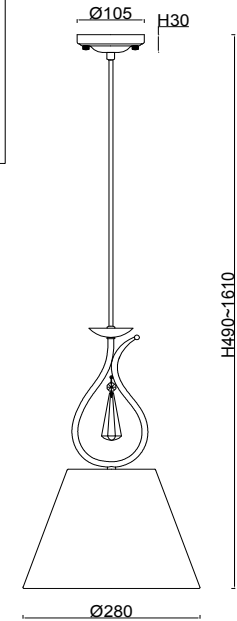

FREYA
TRADITION OF QUALITY

Instruction

FR2019PL-01BS

1 x E27 (60W)

Model: FR2019PL-01BS
Collection: Classic
Series: Madeline

Pendant Lamps