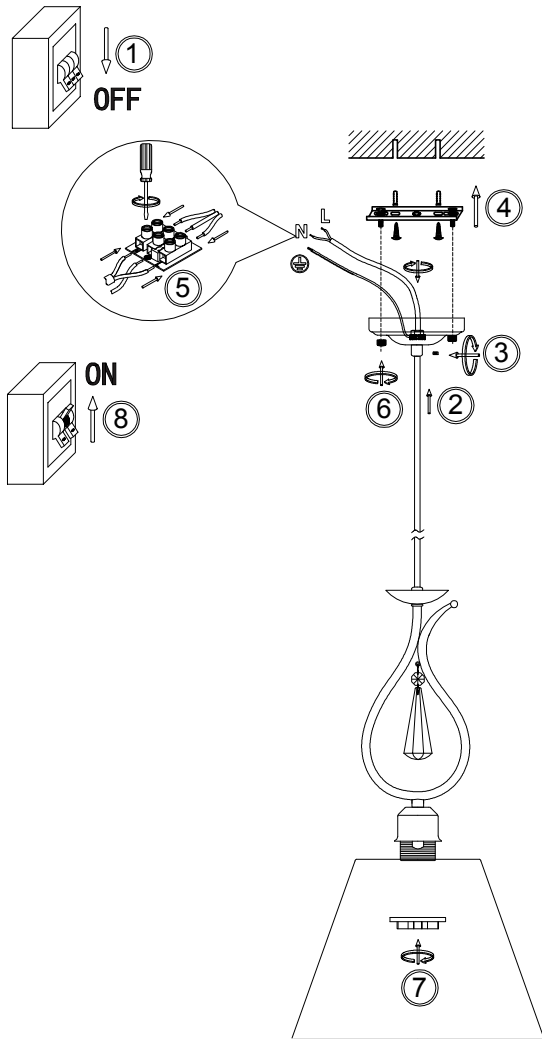

FREYA
TRADITION OF QUALITY

Instruction

FR2019PL-01BS

1 x E27 (60W)

Model: FR2019PL-01BS
Collection: Classic
Series: Madeline

Pendant Lamps