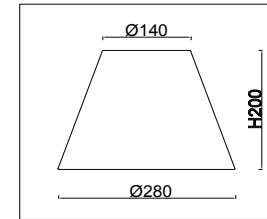

FREYA
TRADITION OF QUALITY

Instruction

FR2019PL-01BS

1 x E27 (60W)

Model: FR2019PL-01BS
Collection: Classic
Series: Madeline

Pendant Lamps