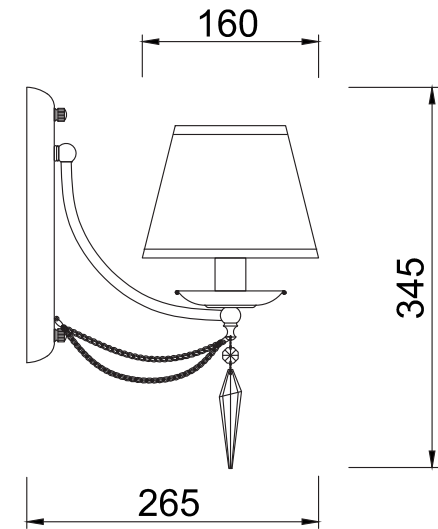

# INSTRUCTION

**MODEL:** FR2908-WL-01-BZ  
SCONCE

1 X E14 (40W)

FREYA-LIGHT.COM