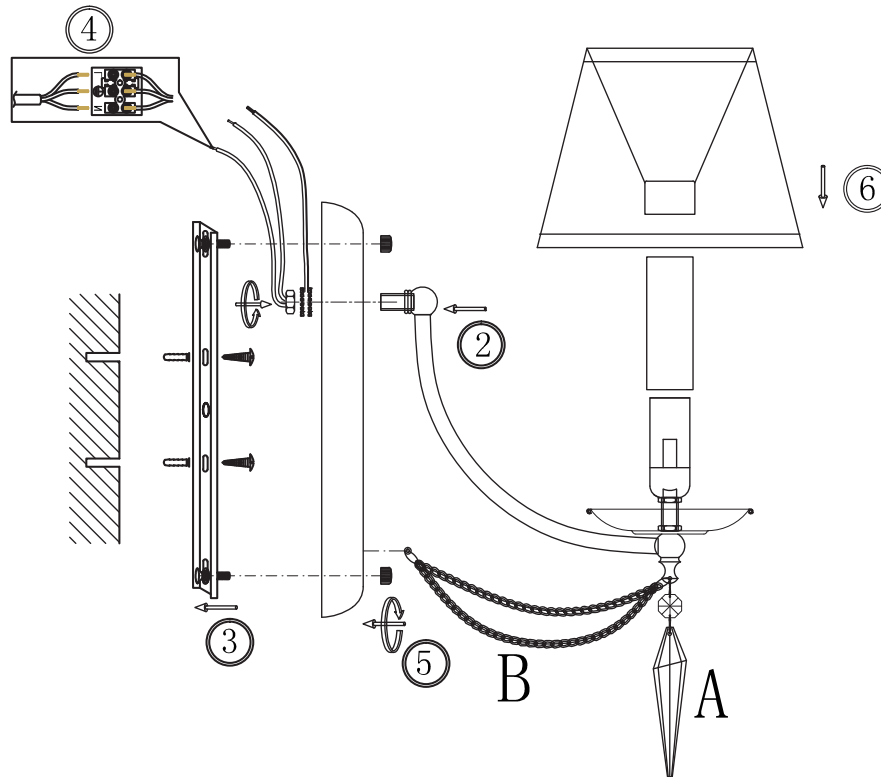

# INSTRUCTION

**MODEL:** FR2908-WL-01-BZ  
SCONCE

1 X E14 (40W)

FREYA-LIGHT.COM