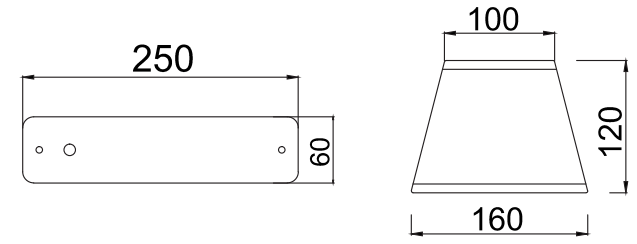

# INSTRUCTION

**MODEL:** FR2908-WL-01-BZ  
SCONCE

1 X E14 (40W)

FREYA-LIGHT.COM