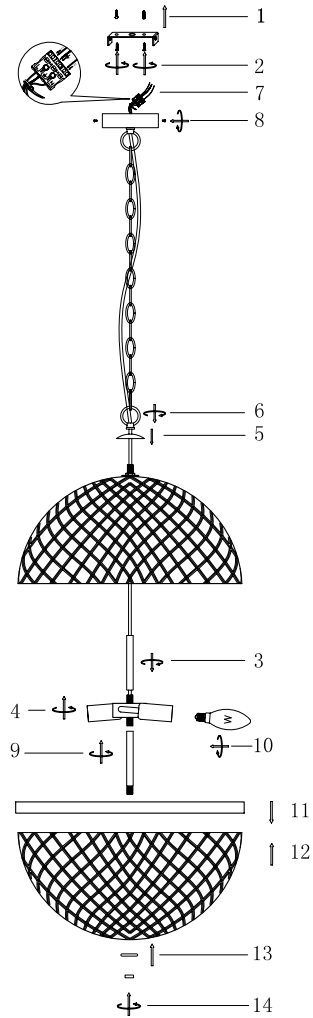

Instruction

P004PL-03CH

3 x E14 (40W)

Model: P004PL-03CH
Collection: Neoclassic
Series: Yonkers

Ceiling Lamps