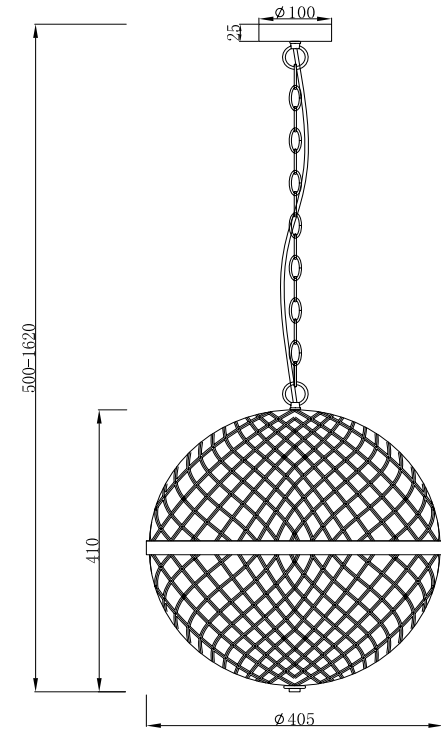

Instruction

P004PL-03CH

3 x E14 (40W)

Model: P004PL-03CH
Collection: Neoclassic
Series: Yonkers

Ceiling Lamps