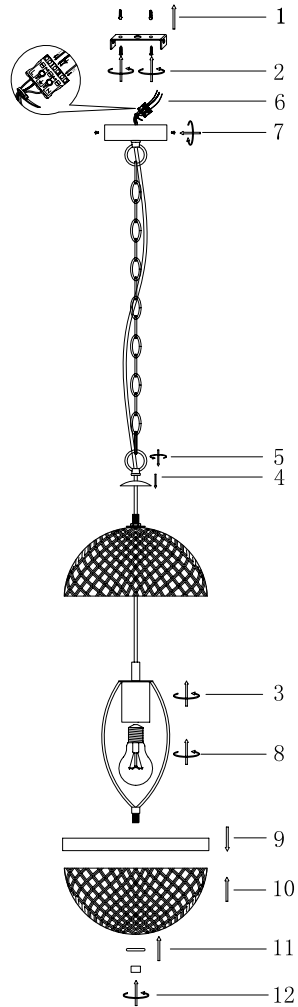

Instruction

P004PL-01CH

1 x E27 (60W)

Model: P004PL-01CH
Collection: Neoclassic
Series: Yonkers

Ceiling Lamps