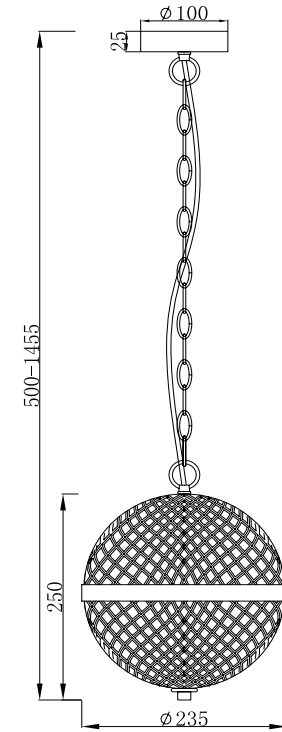

Instruction

P004PL-01CH

1 x E27 (60W)

Model: P004PL-01CH
Collection: Neoclassic
Series: Yonkers

Ceiling Lamps