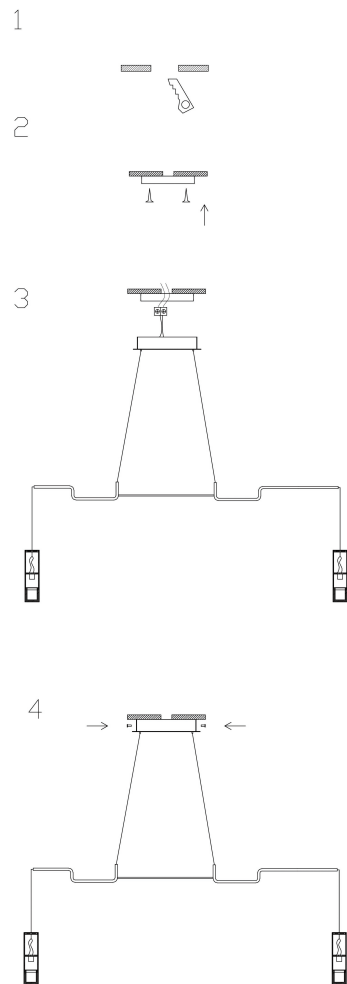

Instruction

MOD035PL-12W

12 x G9 (6W)

Recommended to use with LED bulbs

Model: MOD035PL-12W

Collection: Technical

Series: Davida

Ceiling Lamps