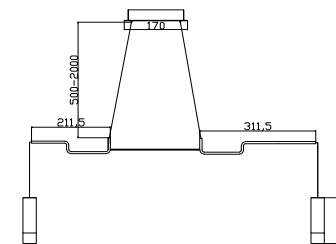

Instruction

MOD035PL-12W

12 x G9 (6W)

Recommended to use with LED bulbs

Model: MOD035PL-12W

Collection: Technical

Series: Davida

Ceiling Lamps