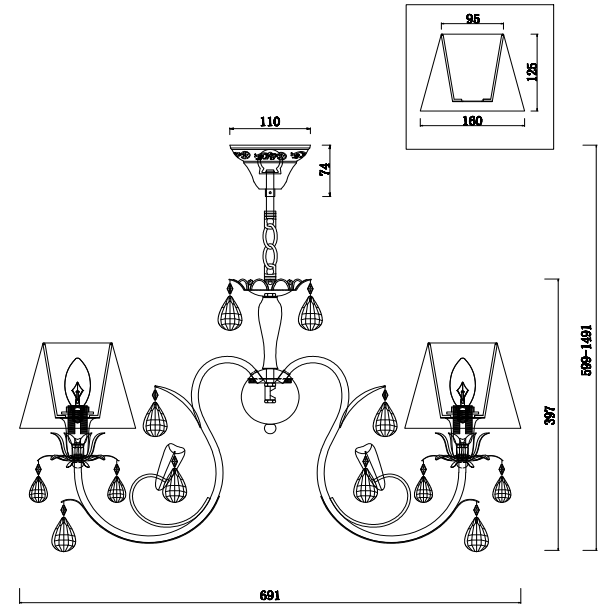

FREYA
TRADITION OF QUALITY

Instruction

FR2033PL-05S

5 x E14 (40W)

Model: FR2033PL-05S

Series: Alexandra

Ceiling Lamps