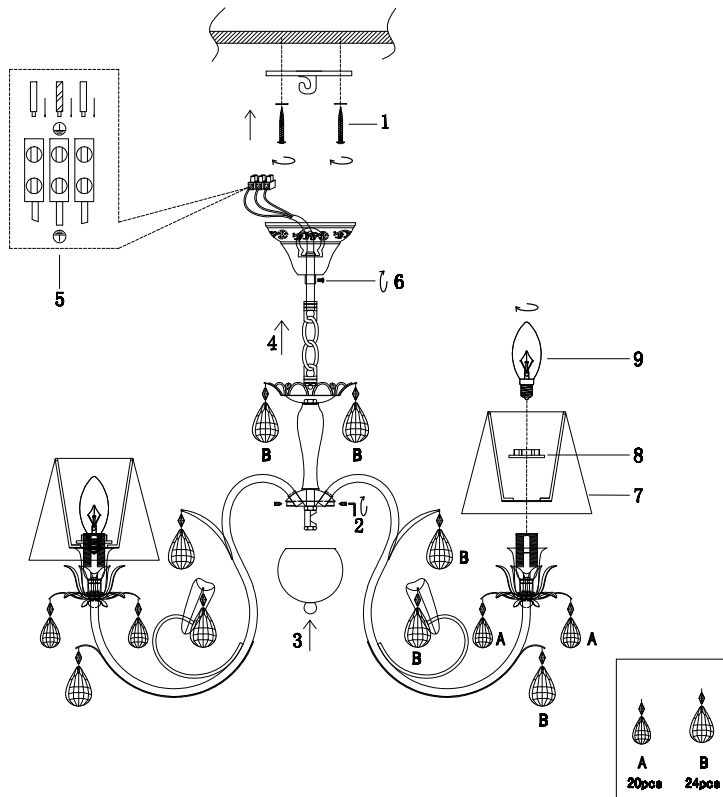

FREYA
TRADITION OF QUALITY

Instruction

FR2033PL-05S

5 x E14 (40W)

Model: FR2033PL-05S

Series: Alexandra

Ceiling Lamps