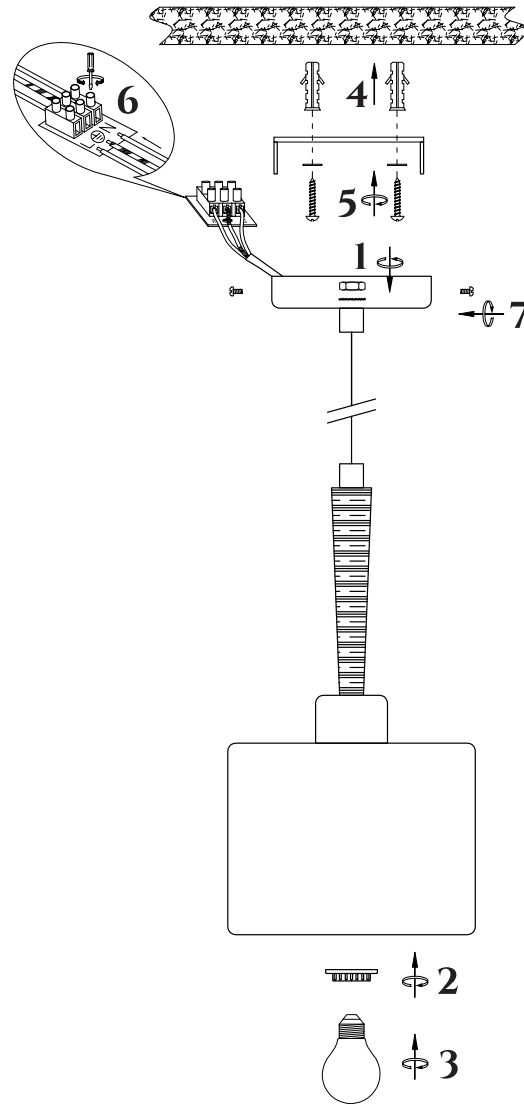

# INSTRUCTION

**MODEL:** FR5329-PL-01-CH  
CEILING

1 X E27 (40W)

FREYA-LIGHT.COM