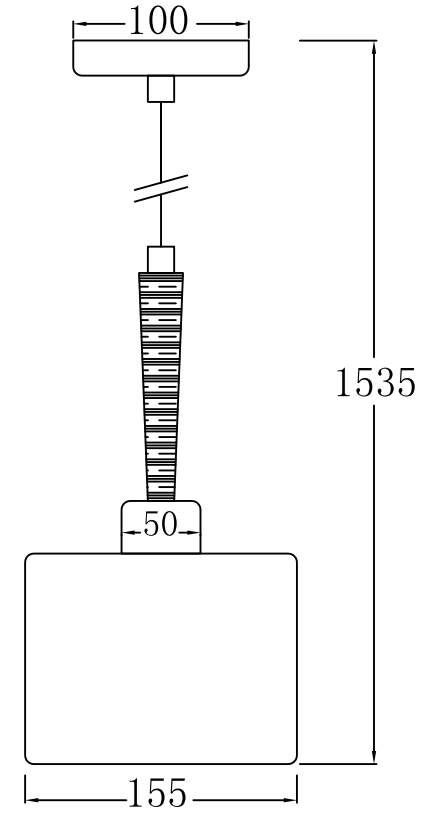

# INSTRUCTION

**MODEL:** FR5329-PL-01-CH  
CEILING

1 X E27 (40W)

FREYA-LIGHT.COM