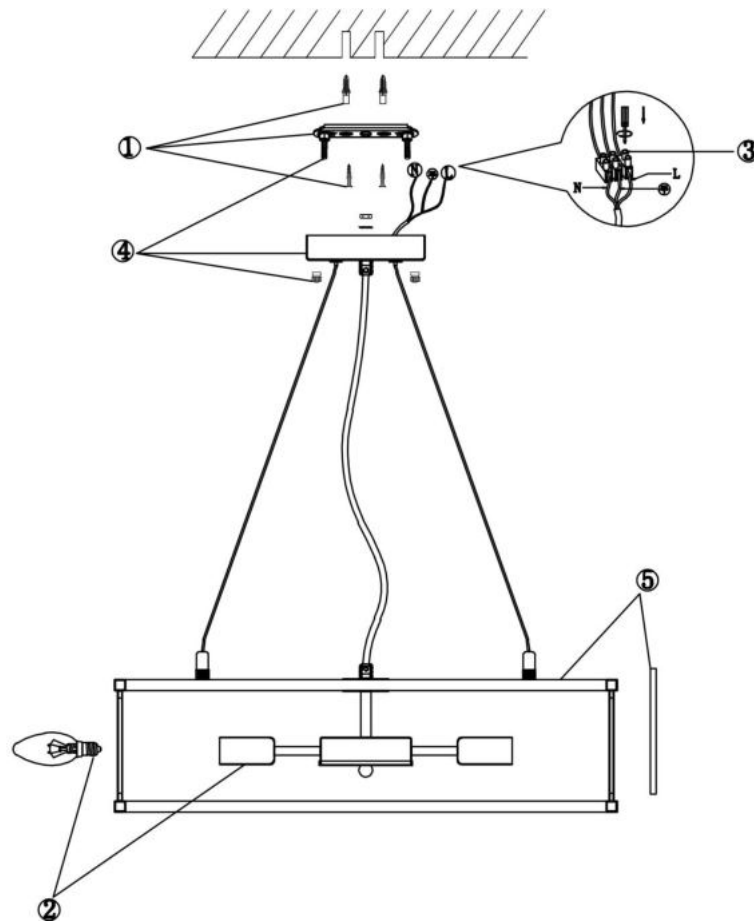

FREYA
TRADITION OF QUALITY

Instruction

FR5053PL-08N

16PCS
+5PCS

1200

8xE14 60W

Model: FR5053PL-08N

Collection: Modern