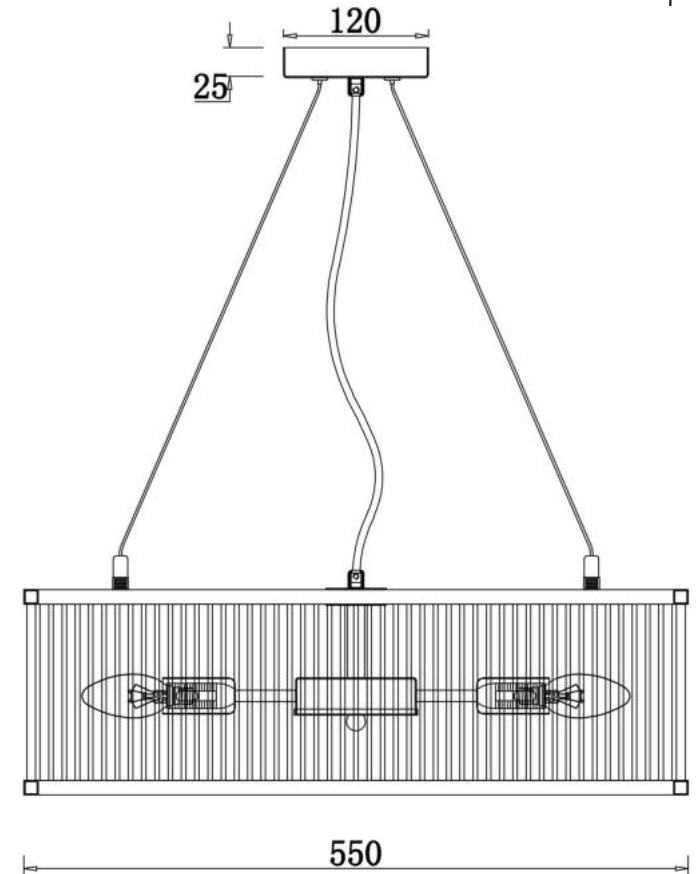

FREYA
TRADITION OF QUALITY

Instruction

FR5053PL-08N

16PCS
+5PCS

1200

8xE14 60W

Model: FR5053PL-08N

Collection: Modern