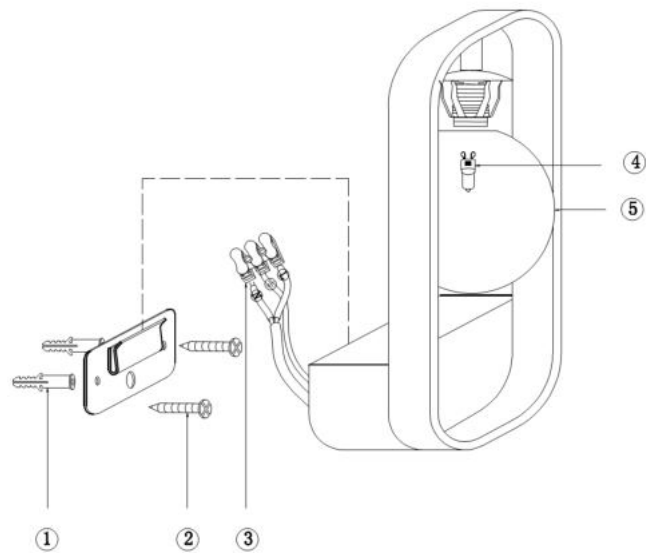

Instruction

Collection: MODERN
Series: AVOLA
Model: MOD431-WL-01-WG
Wall

- Wall

1 x G9 (40W)

MAYTONI
DECORATIVE LIGHTING

www.maytoni.de