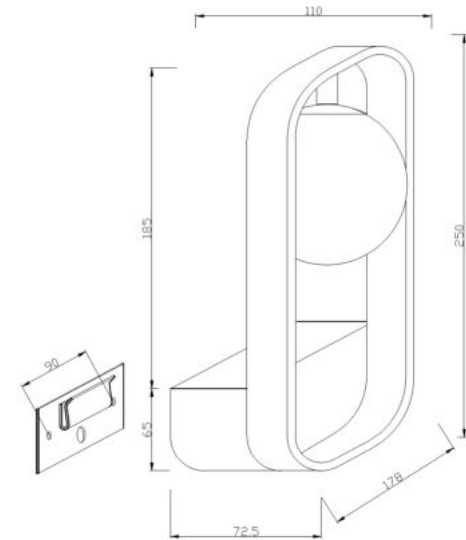

Instruction

Collection: MODERN
Series: AVOLA
Model: MOD431-WL-01-WG
Wall

- Wall

1 x G9 (40W)

MAYTONI
DECORATIVE LIGHTING

www.maytoni.de