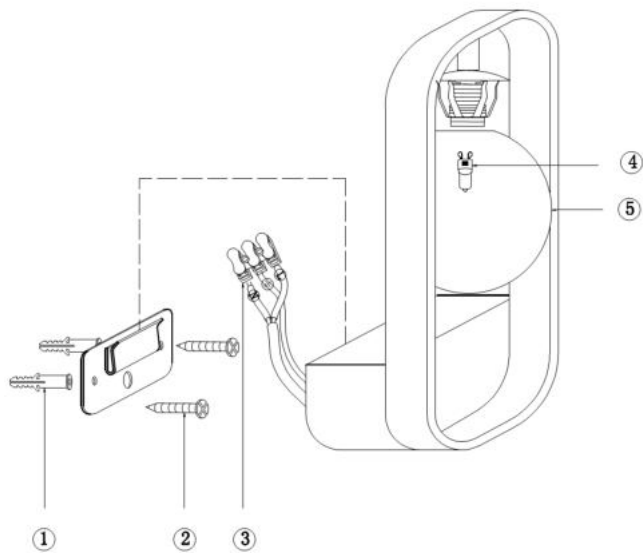

# Instruction

Collection: MODERN  
Series: AVOLA  
Model: MOD431-WL-01-WS  
Wall

- Wall

1 x G9 (40W)

**MAYTONI**  
DECORATIVE LIGHTING

[www.maytoni.de](http://www.maytoni.de)