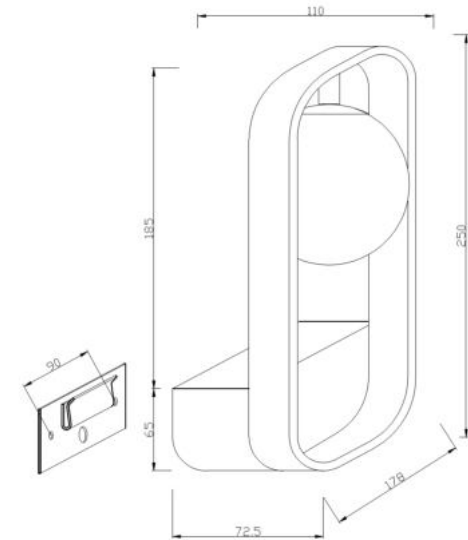

# Instruction

Collection: MODERN  
Series: AVOLA  
Model: MOD431-WL-01-WS  
Wall

- Wall

1 x G9 (40W)

**MAYTONI**  
DECORATIVE LIGHTING

[www.maytoni.de](http://www.maytoni.de)