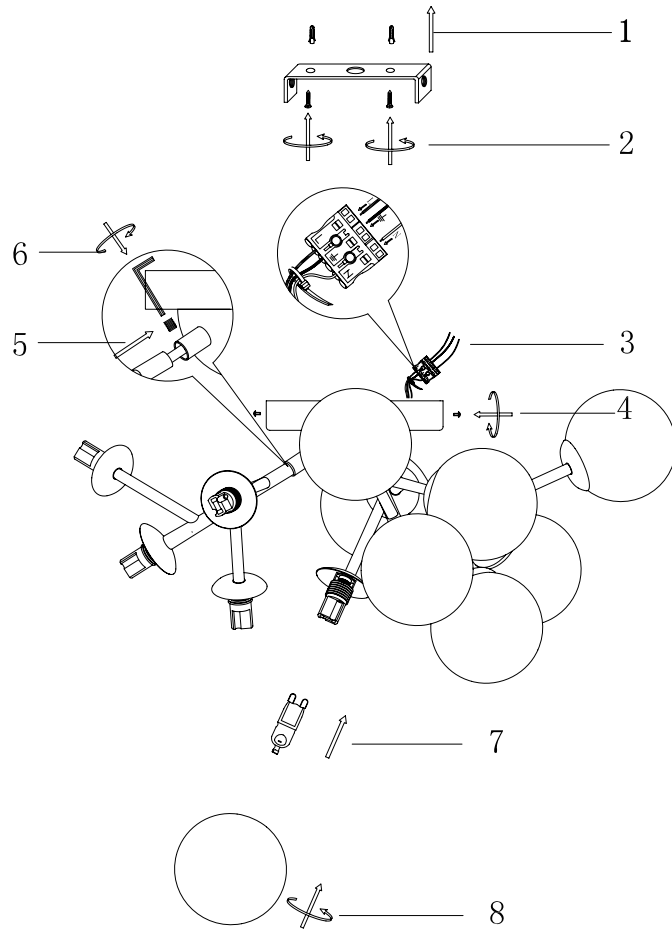

Instruction

MOD545PL-12G

12 x G9 (28W)

Model: MOD545PL-12G
Collection: Modern
Series: Dallas

Ceiling Lamps