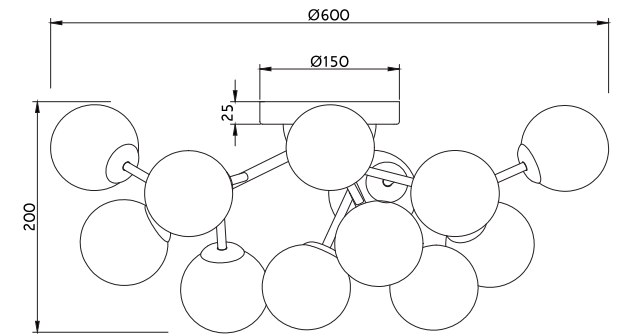

Instruction

MOD545PL-12G

12 x G9 (28W)

Model: MOD545PL-12G
Collection: Modern
Series: Dallas

Ceiling Lamps