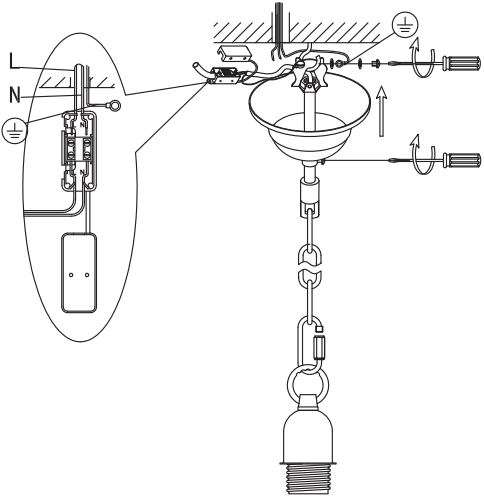

Instruction

Collection: Elegant
Series: Lea
Model: ARM369-11-G
Ceiling

1 x E27 (40w)

MAYTONI
DECORATIVE LIGHTING

www.maytoni.de