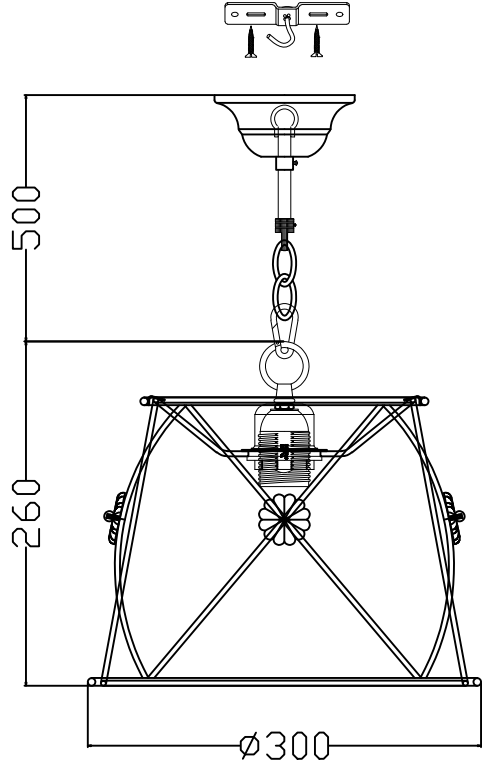

Instruction

Collection: Elegant
Series: Lea
Model: ARM369-11-G
Ceiling

1 x E27 (40w)

MAYTONI
DECORATIVE LIGHTING

www.maytoni.de