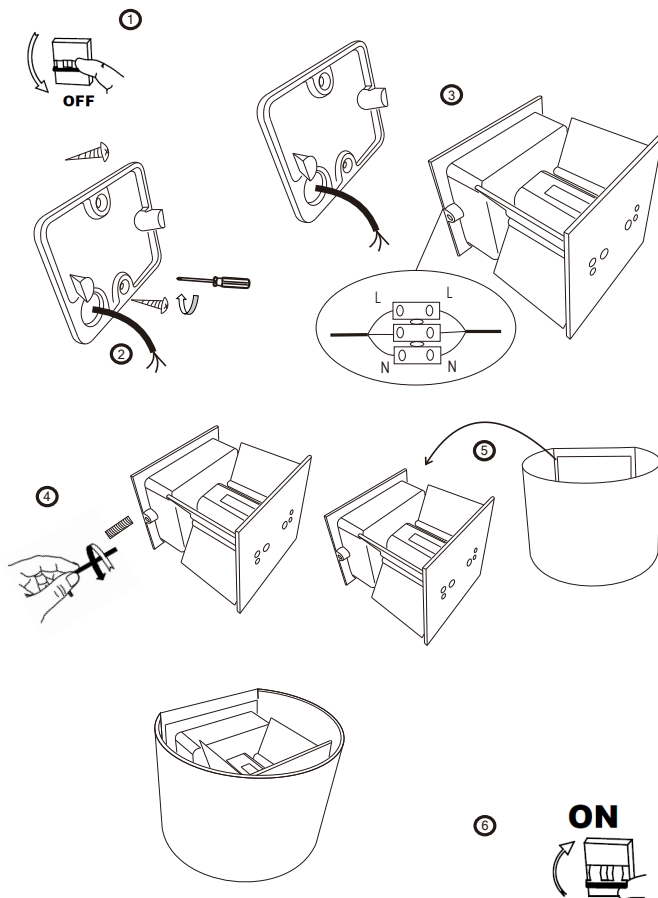

Instruction

O573WL-L6W

Gross Weight: 0,72 kg

Color: White

Net Weight: 0,65 kg

Material: Metal

Volume: 0,001903 m3

Weight and Volume Margin of Error: ±10%

MAX 6W
360 Lumen

Model: O573WL-L6W
Collection: Outdoor
Series: Fulton

Wall Lamps