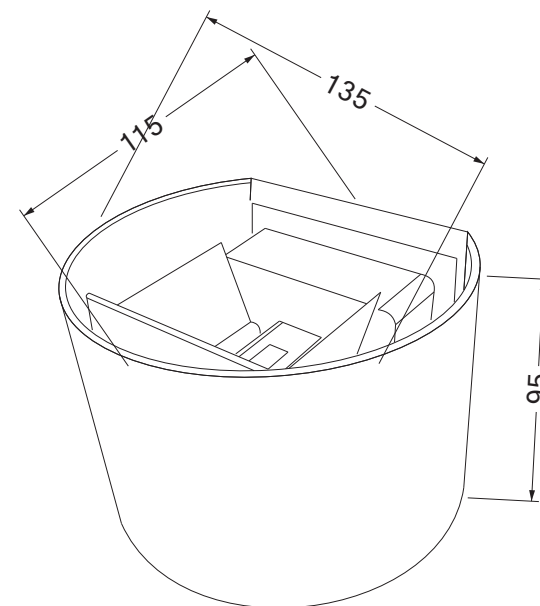

Instruction

O573WL-L6W

Gross Weight: 0,72 kg

Color: White

Net Weight: 0,65 kg

Material: Metal

Volume: 0,001903 m3

Weight and Volume Margin of Error: ±10%

MAX 6W
360 Lumen

Model: O573WL-L6W
Collection: Outdoor
Series: Fulton

Wall Lamps