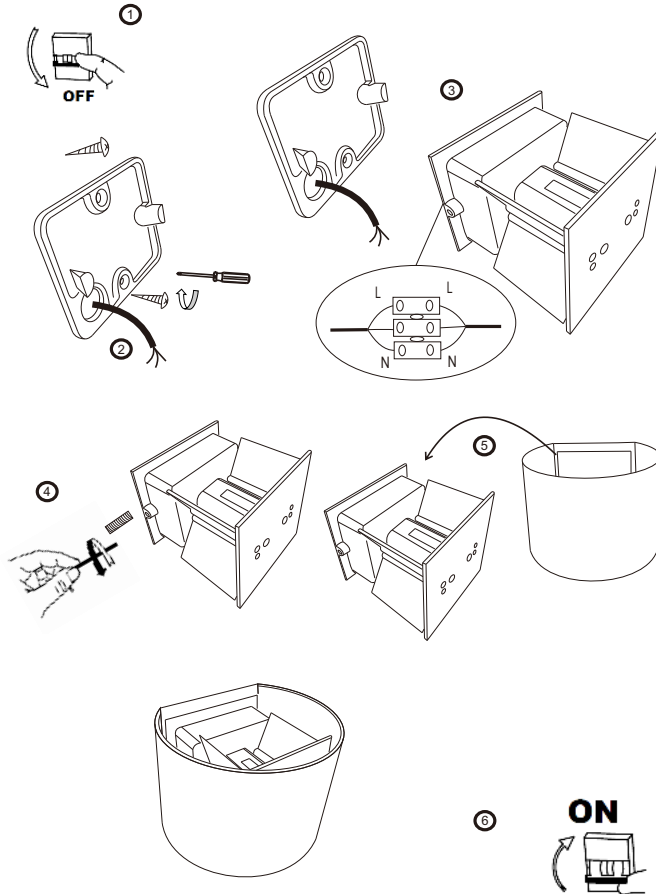

## O573WL-L6B

Gross Weight: 0,72 kg

Color: Black

Net Weight: 0,65 kg

Material: Metal

Volume: 0,001903 m3

Weight and Volume Margin of Error: ±10%

MAX 6W  
360 Lumen

Model: O573WL-L6B  
Collection: Outdoor  
Series: Fulton

Wall Lamps