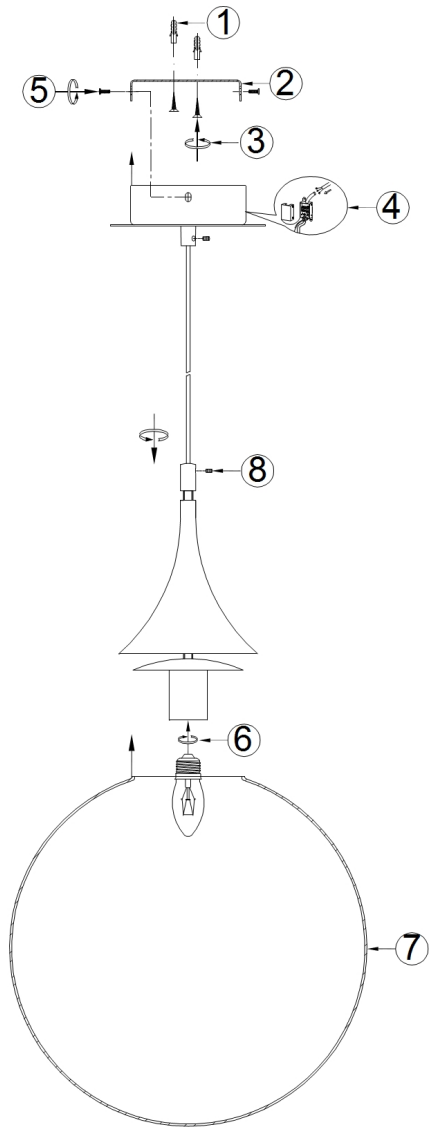

# Instruction

Collection: PENDANT  
Series: DEWDROP  
Model: P225-PL-300-N  
Ceiling

- Ceiling

1 x E27 (8W)

**MAYTONI**  
DECORATIVE LIGHTING

[www.maytoni.de](http://www.maytoni.de)