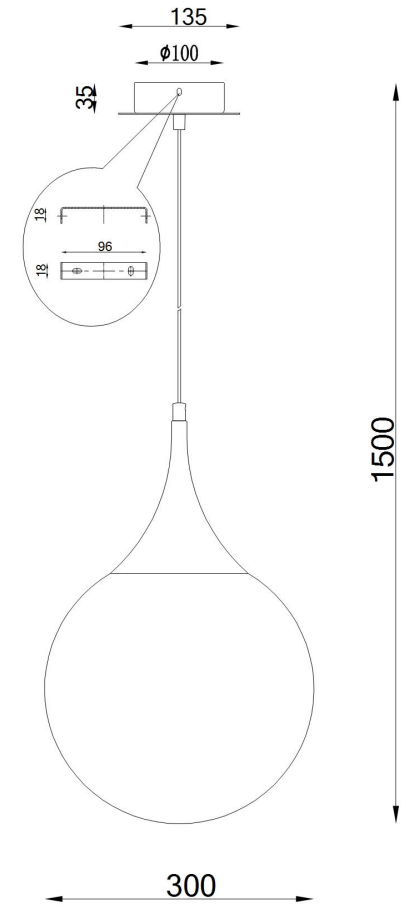

# Instruction

Collection: PENDANT  
Series: DEWDROP  
Model: P225-PL-300-N  
Ceiling

- Ceiling

1 x E27 (8W)

**MAYTONI**  
DECORATIVE LIGHTING

[www.maytoni.de](http://www.maytoni.de)