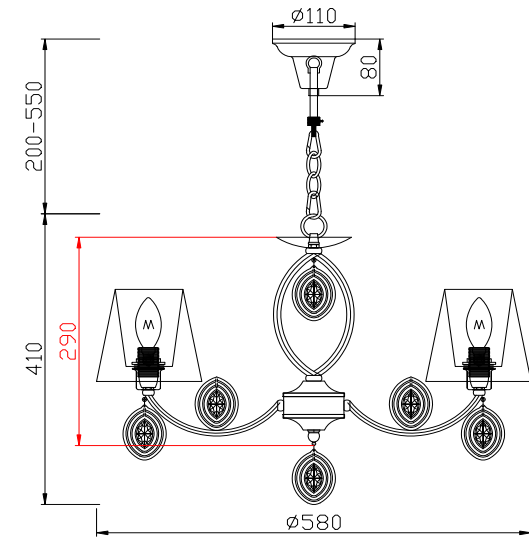

FREYA
TRADITION OF QUALITY

Instruction

FR2003PL-05CH

5 x E14 (40W)

Model: FR2003PL-05CH
Series: Luciana

Ceiling Lamps