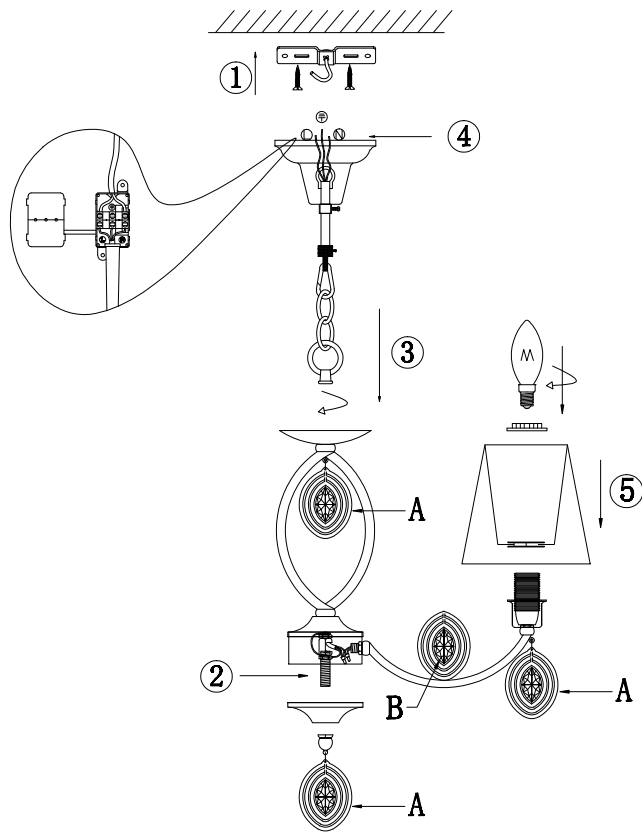

FREYA
TRADITION OF QUALITY

Instruction

FR2003PL-05CH

5 x E14 (40W)

Model: FR2003PL-05CH
Series: Luciana

Ceiling Lamps