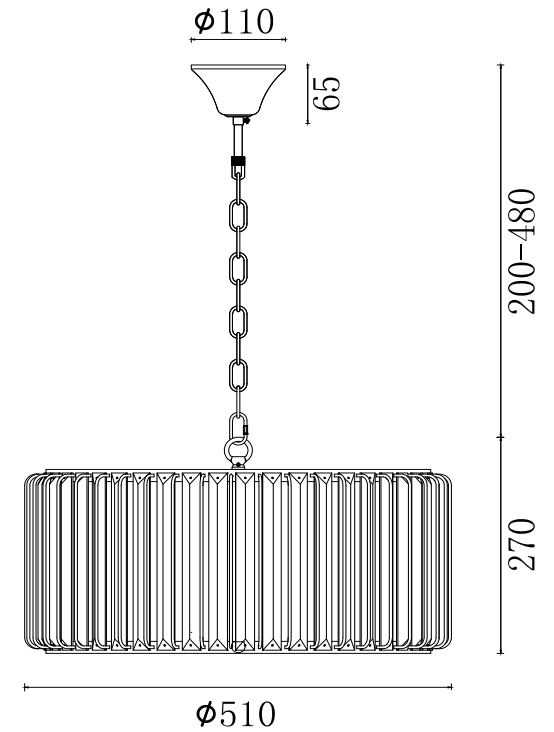

FREYA
TRADITION OF QUALITY

Instruction

FR1005PL-05G

5 x E14 (60W)

Model: FR1005PL-05G
Collection: Crystal
Series: Esme

Pendant Lamps