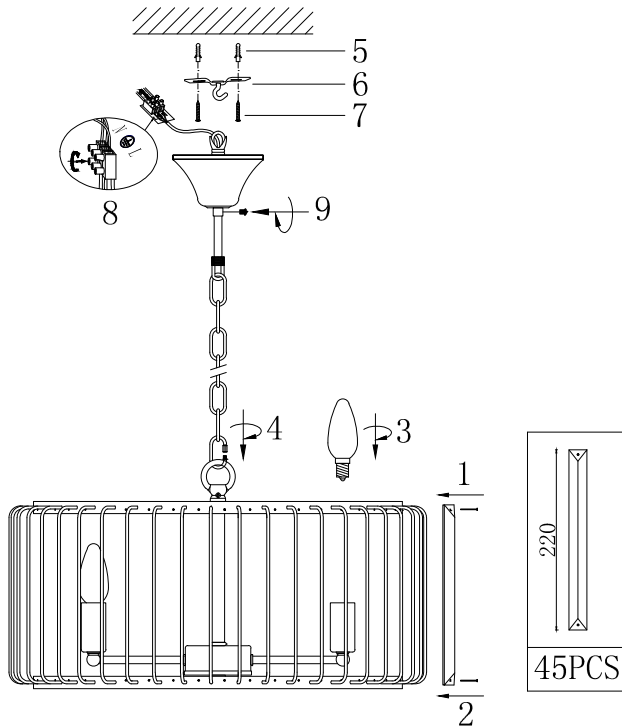

FREYA
TRADITION OF QUALITY

Instruction

FR1005PL-05G

5 x E14 (60W)

Model: FR1005PL-05G
Collection: Crystal
Series: Esme

Pendant Lamps