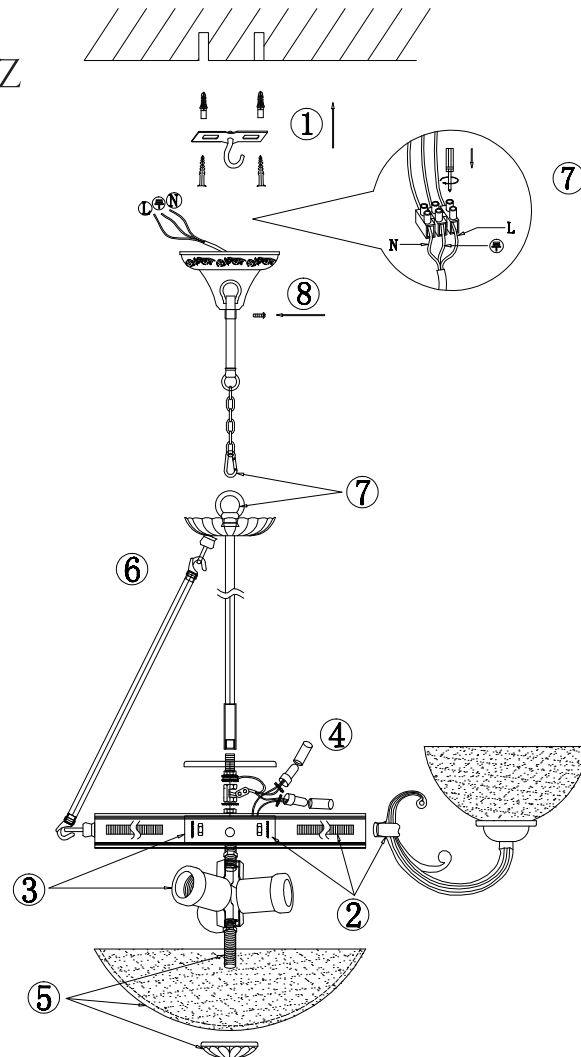

FREYA
TRADITION OF QUALITY

INSTRUCTION

MODEL: FR2012-PL-06-BZ
CHANDELIER

6 X E27 (60W)

FREYA-LIGHT.COM